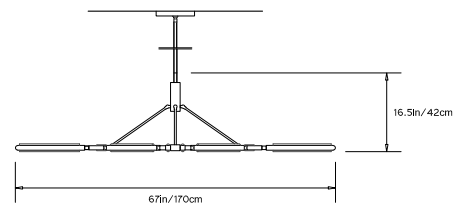

PRIS MAJOR CHANDELIER

Collection:
Pris

Design Year:
2015

Dimensions:
W 67in/170cm x D 67in/170cm x H 16.5in/42cm

Weight:
30lbs/13.6kg

Illumination (120/240 V LED):
 Wattage: 116
 Lumens: 8160 Total
 Color Temperature: 2700K
 CRI: 95+
 Life Hours: 50,000+

Driver:
 120V: Internal TRIAC Dimmable
 Remote TRIAC or 0-10V Dimmable
 240V: Remote 0-10V Dimmable

Suspension:
 0.625in pipe and 8in round canopy in matching metal finish. Ships with 2ft/60cm long pipe to measure on site. Longer pipe lengths available upon request.

TOP

FRONT/SIDE