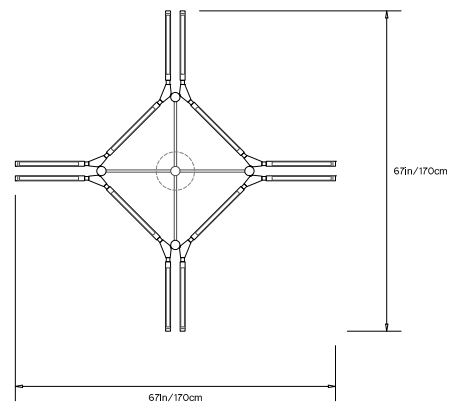

PRIS MAJOR CHANDELIER

Collection:
Pris

Design Year:
2015

Dimensions:
W 67in/170cm x D 67in/170cm x H 16.5in/42cm

Weight:
30lbs/13.6kg

Illumination (120/240 V LED):
 Wattage: 116
 Lumens: 8160 Total
 Color Temperature: 2700K
 CRI: 95+
 Life Hours: 50,000+

Driver:
 120V: Internal TRIAC Dimmable
 Remote TRIAC or 0-10V Dimmable
 240V: Remote 0-10V Dimmable

Suspension:
 0.625in pipe and 8in round canopy in matching metal finish. Ships with 2ft/60cm long pipe to measure on site. Longer pipe lengths available upon request.

TOP

FRONT/SIDE