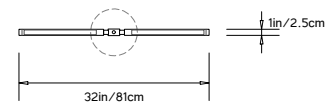

PRIS LINEAR PENDANT

Collection:

Pris

Design Year:

2016

Dimensions:

W 32in/81cm x D 1in/2.5cm x H 4in/10.2cm

Weight:

7lbs/3.1kg

120/240 V LED Illumination:

Wattage: 19

Lumens: 1350 Total

Color Temperature: 2700K

Life Hours: 50,000

CRI: 95+

Driver:

120V: Internal TRIAC Dimmable

Remote TRIAC or 0-10V Dimmable

240V: Remote 0-10V Dimmable

Suspension:

0.625in pipe and 8in round canopy in matching metal finish. Ships with 2ft/60cm long pipe to measure on site.

Longer pipe lengths available upon request.

Materials:

Solid Brass, Machined Aluminum, LED

Metal Finish Options:

Standard: Satin Brass, Polished Nickel

Upgrades: Antique Brass, Dark Bronze, Black Brass

Certifications:

UL, cUL, CE

Made in:

New York, USA

TOP