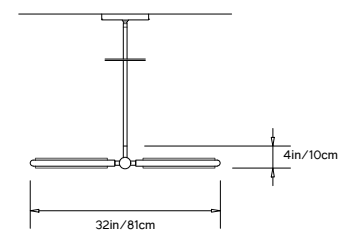

PRIS LINEAR PENDANT

Collection:

Pris

Design Year:

2016

Dimensions:

W 32in/81cm x D 1in/2.5cm x H 4in/10.2cm

Weight:

7lbs/3.1kg

120/240 V LED Illumination:

Wattage: 19

Lumens: 1350 Total

Color Temperature: 2700K

Life Hours: 50,000

CRI: 95+

Driver:

120V: Internal TRIAC Dimmable

Remote TRIAC or 0-10V Dimmable

240V: Remote 0-10V Dimmable

Suspension:

0.625in pipe and 8in round canopy in matching metal finish. Ships with 2ft/60cm long pipe to measure on site.

Longer pipe lengths available upon request.

Materials:

Solid Brass, Machined Aluminum, LED

Metal Finish Options:

Standard: Satin Brass, Polished Nickel

Upgrades: Antique Brass, Dark Bronze, Black Brass

Certifications:

UL, cUL, CE

Made in:

New York, USA

FRONT