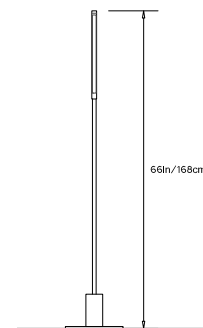

PRIS I FLOOR LAMP

Collection:

Pris

Design Year:

2016

Dimensions:

W 12in/30cm x D 12in/30cm x H 66in/168cm

Weight:

19.75lb/8.95kg

Illumination (120/240 V LED):

Wattage: 9

Lumens: 664 Total

Color Temperature: 2700K

CRI: 90+

Life Hours: 50,000+

Dimmable

Lamp Cord:

12ft black cord with in-line on/off switch. Dimmer at base.

Materials:

Solid Brass, Machined Aluminum, LED

Metal Finish Options:

Standard: Satin Brass, Polished Nickel

Upgrades: Antique Brass, Dark Bronze, Black Brass

Certifications:

UL or cUL on request, CE

Made in:

New York, USA

FRONT