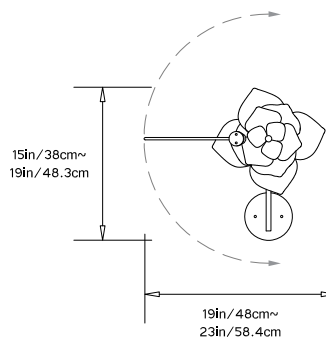

## LURE COLLECTION

**Product Name:**  
LURE SCONCE

**Description:**  
The Lure Sconce is a single fixture that can be showcased on its own or collected into a group installation. The Lure lights use paper flowers that are sculpted by hand in our studio. Each blossom's petals are individually shaped and each lure blossom is unique. The sconce can be installed in various orientations. The slender LED arm can also be positioned at any angle.

**Design Year:**  
2016

**Designer / Manufacturer:**  
PELLE

**Dimensions:**  
W 19in/48.3cm x H 15in/38cm x D 14in/35.6cm

**Weight:**  
3lbs/1.36kg

**120 V LED Illumination:**  
Wattage: 8.0  
Lumens: 500 (50W eq)  
Color Temperature: 2700k  
Life Hours: 25,000  
CRI: 95  
Dimmable External Driver included

**Canopy:**  
5.25in/13.3cm round canopy in matching metal finish

**Materials:**  
100% Cotton Paper, LED, Solid Brass Components

**Metal Finish Options:**  
Standard: Polished Brass

**Made in:**  
New York, USA

Front View

Side View