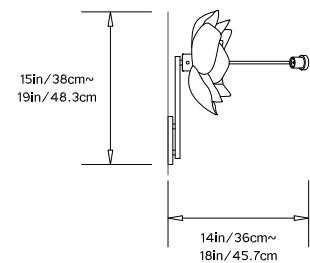

**Design Year:**  
2016

**Designer / Manufacturer:**  
PELLE

**Dimensions:**  
W 19in/48.3cm x H 15in/38cm x D 14in/35.6cm

**Weight:**  
3lbs/1.36kg

**120 V LED Illumination:**  
Wattage: 8.0  
Lumens: 500 (50W eq)  
Color Temperature: 2700k  
Life Hours: 25,000  
CRI: 95  
Dimmable External Driver included

**Canopy:**  
5.25in/13.3cm round canopy in matching metal finish

**Materials:**  
100% Cotton Paper, LED, Solid Brass Components

**Metal Finish Options:**  
Standard: Polished Brass

**Made in:**  
New York, USA

Front View

Side View