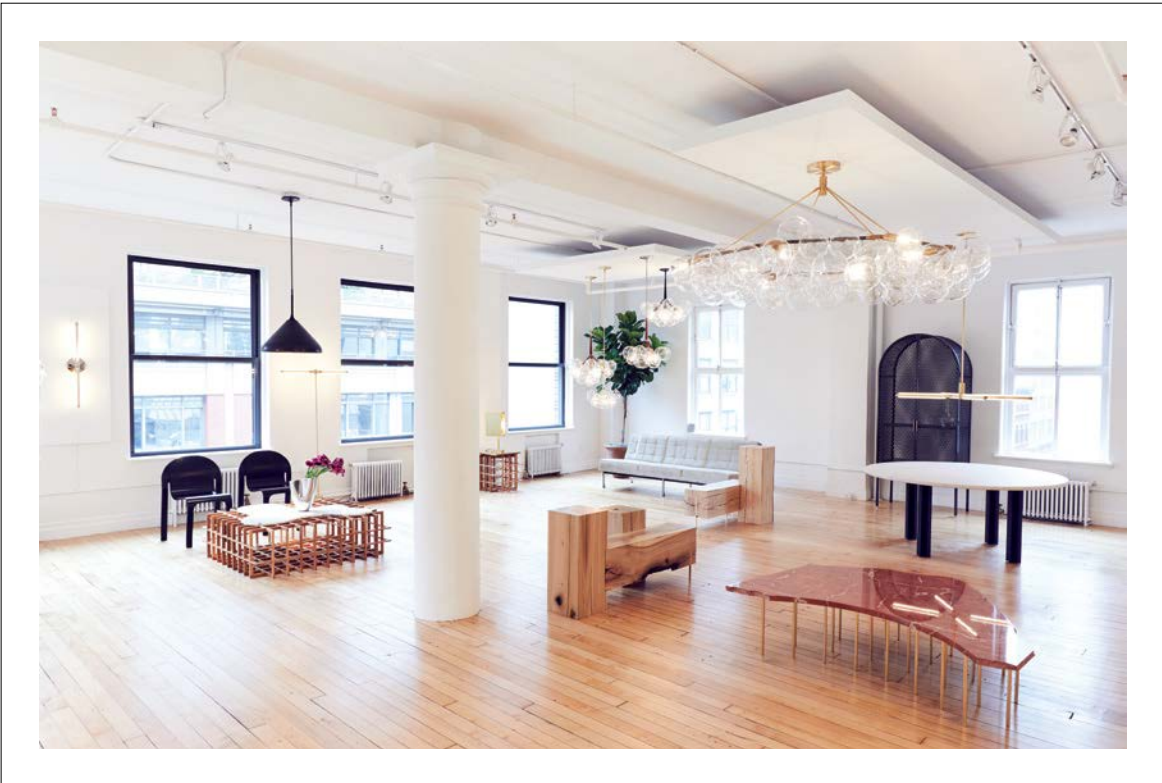

PELLE

Collection

Pelle Showroom

Lure Chandelier

Collective Design Fair, New York, May 2017

Lure Chandelier and Lost & Found Tables alongside Past Presense Collection

Dark Moon Sconce
Collaboration with Erie Basin