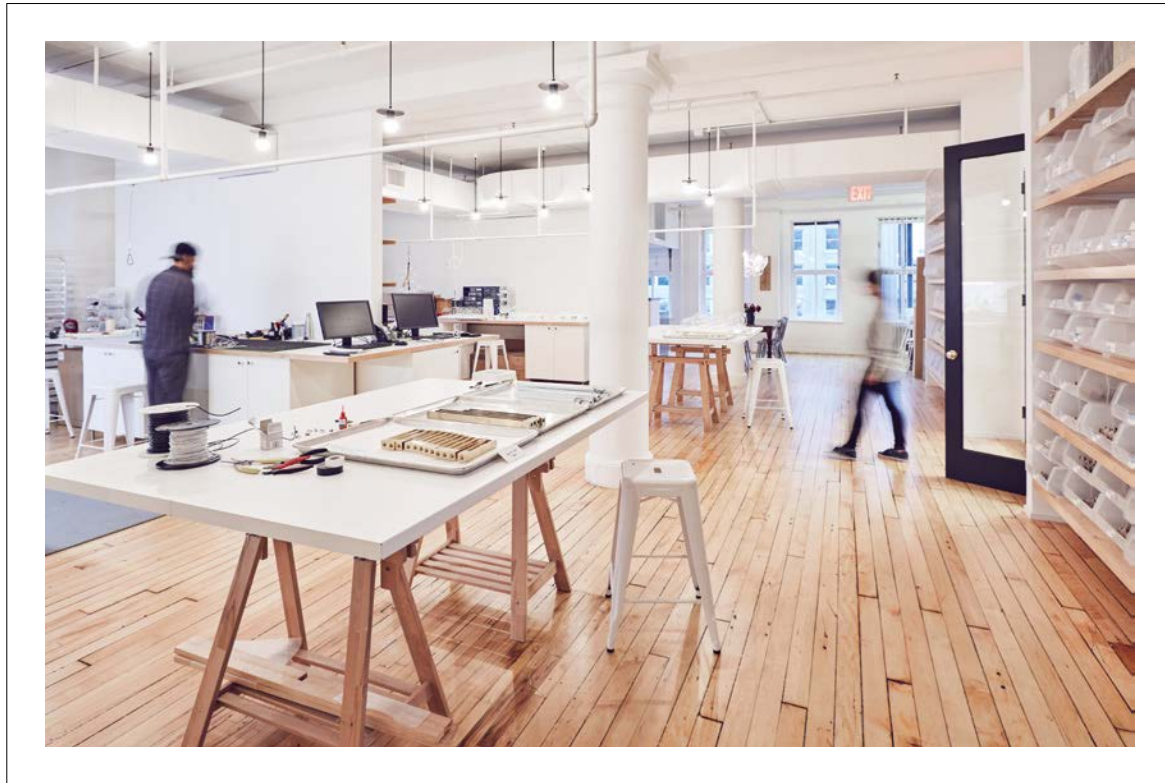

56 West 22nd Street 8th Floor
New York, NY 10010

t: +1 212 645 2602 f: +1 606 753 1840

Studio/Showroom Hours
Mon – Fri: 9:00am – 6:00pm

General Inquiries
info@pelledesigns.com

Sales
sales@pelledesigns.com

Press
press@pelledesigns.com