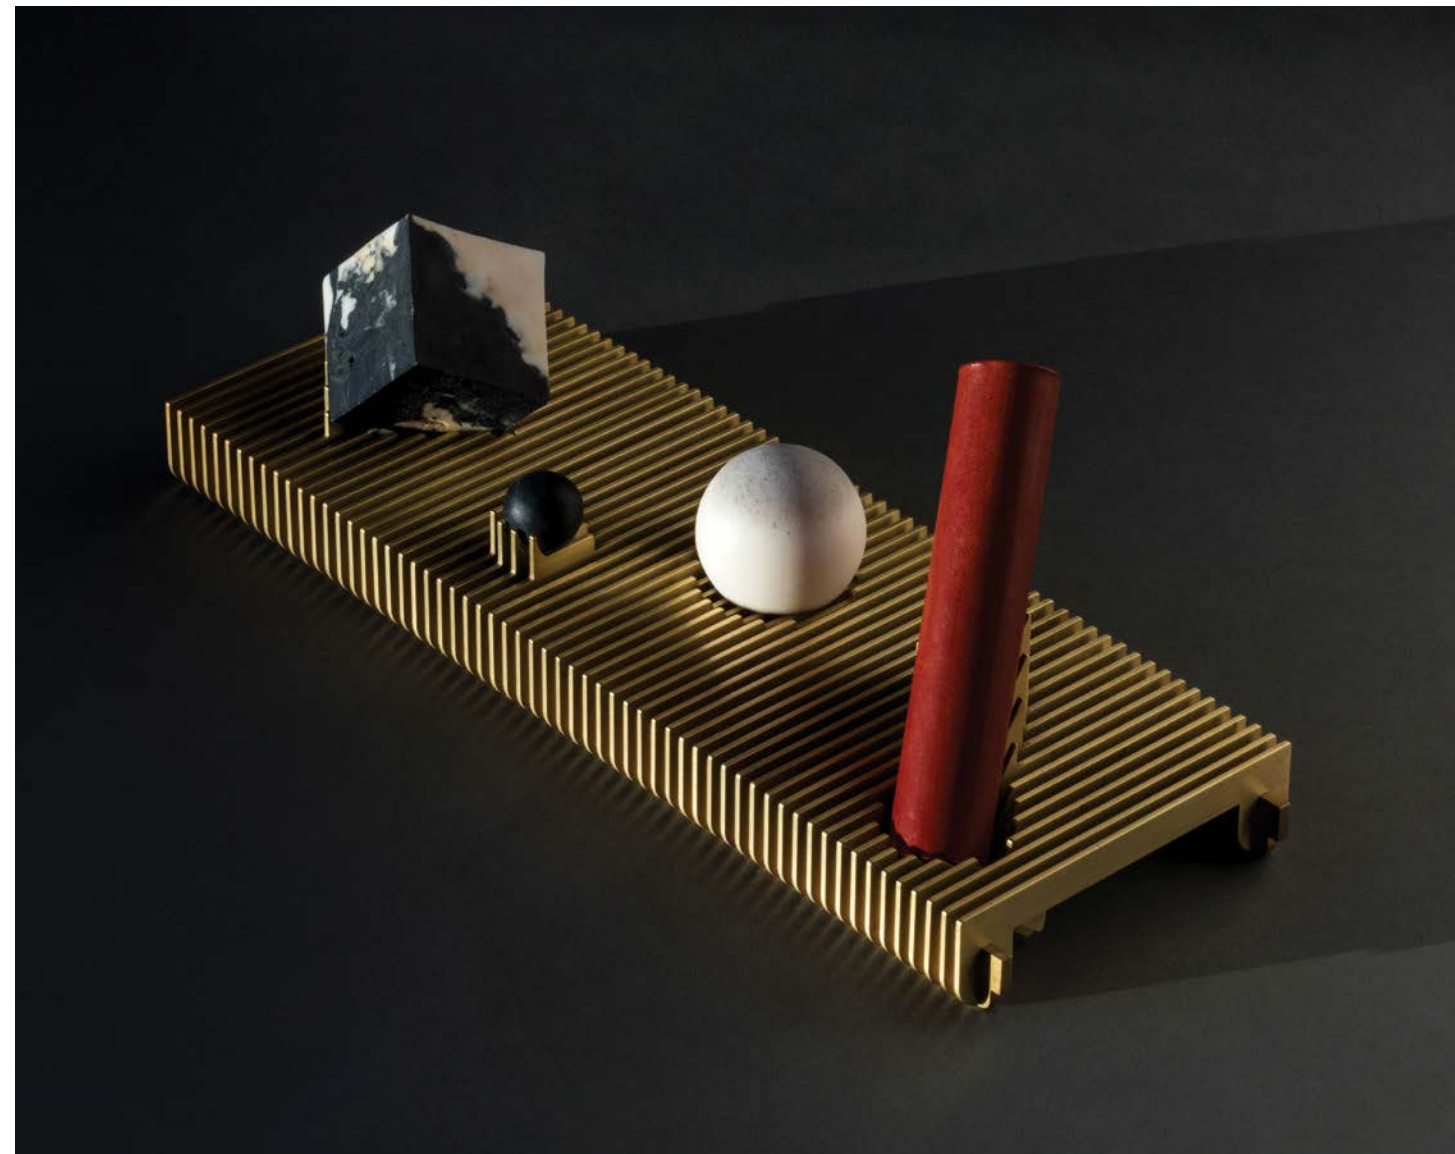

Rock Garden

PELLE Collaboration with E.R Butler & Co
for Wallpaper® Handmade 2016