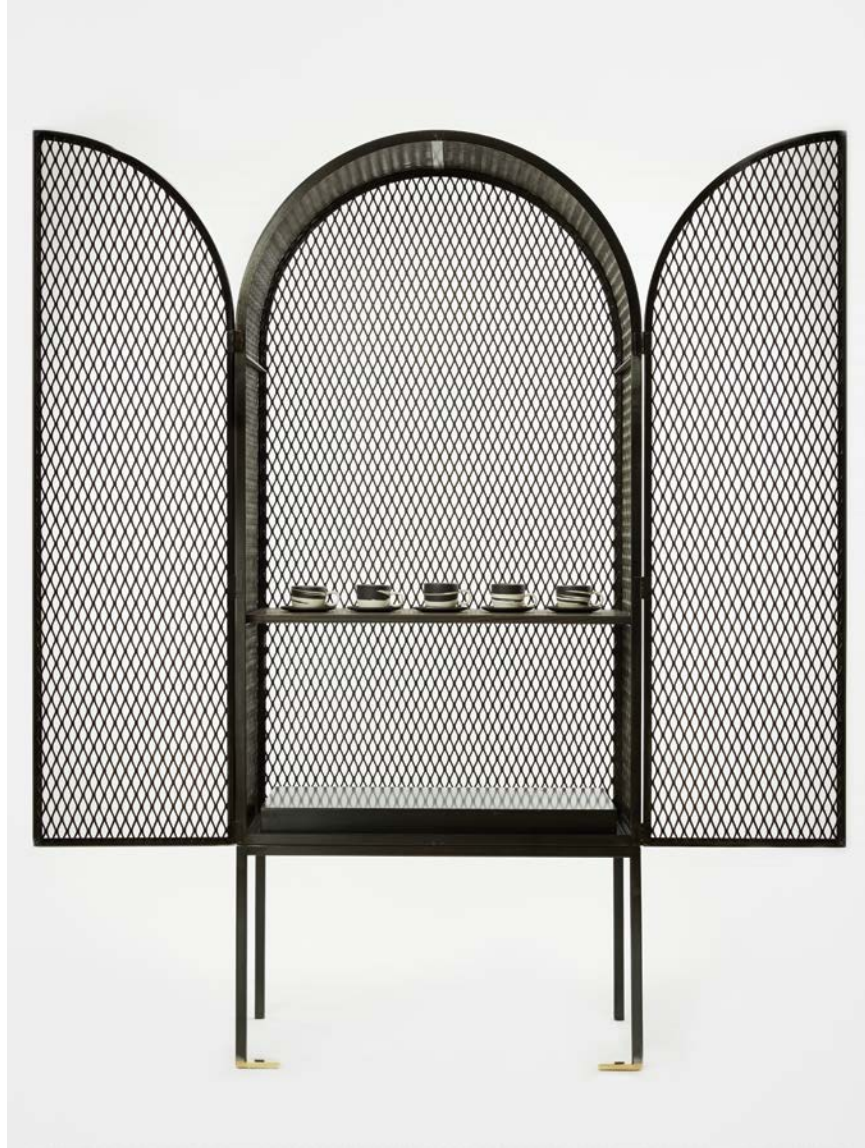

Lure Pendant

Pris I Floor Lamp

Pris Major

Lure Sconces

Supra Bubble Chandelier

Stem Shade 12 Sconce

Long Bubble Chandelier and Dorit Candle Holders

Spectrum Candles

Folly Soaps

Egsu Table

Large Bubble Chandelier with White Gold Leafing

Pris Linear

Tall and X-Tall Bubble Chandeliers

Stiletto Benches

Wreath Bubble Chandelier

Pris T Floor and Table Lamp

Soap Stones

Opalescent X-Large Bubble Chandelier

Pris Crown

Tripp Sconces

Rock Garden

PELLE Collaboration with E.R Butler & Co
for Wallpaper® Handmade 2016

Louise Cabinet

Stem Shade 12 and Stem Shade 20 Pendants