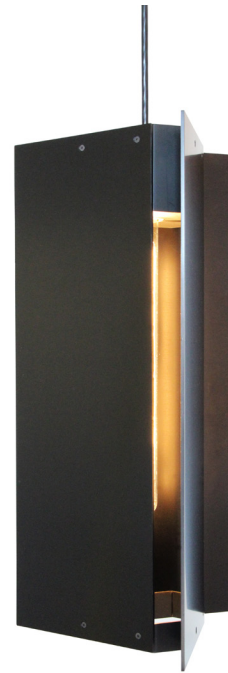

## TRIPP LIGHT SERIES

**Product Name:**  
TRIPP Pendant

**Design Year:**  
2014

**Designer / Manufacturer:**  
PELLE

**Dimensions:**  
W 8.5in/21.59cm x D 8in/20.32cm x H 18in/45.72cm

**Weight:**  
6lbs/2.72kg

**Illumination:**  
Socket type: E26 - Medium Base  
Suggested Bulbs: 75W T8 Incandescent Tube

**Mounting:**  
Ceiling Pendant. Adjustable steel cable suspension.  
Ships with 6ft/1.83m standard length cord.

**Materials:**  
Solid brass or solid aluminum

**Metal Finish Options:**  
Matte powdercoat RAL colors,  
Anodized finishes on request

**Certifications:**  
UL and cUL certified

**Made in:**  
New York, USA