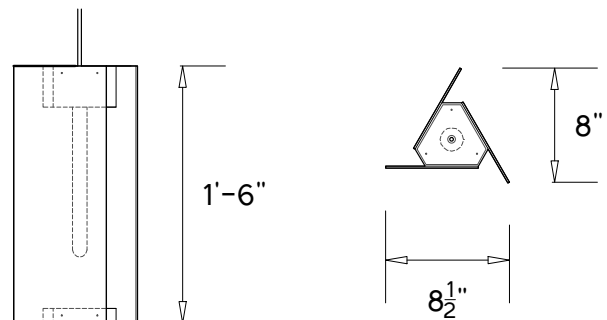

## TRIPP LIGHT SERIES

**Product Name:**  
TRIPP Pendant

**Design Year:**  
2014

**Designer / Manufacturer:**  
PELLE

**Dimensions:**  
W 8.5in/21.59cm x D 8in/20.32cm x H 18in/45.72cm

**Weight:**  
6lbs/2.72kg

**Illumination:**  
Socket type: E26 - Medium Base  
Suggested Bulbs: 75W T8 Incandescent Tube

**Mounting:**  
Ceiling Pendant. Adjustable steel cable suspension.  
Ships with 6ft/1.83m standard length cord.

## TRIPP LIGHT SERIES

**Product Name:**  
TRIPP Sconce

**Design Year:**  
2014

**Designer / Manufacturer:**  
PELLE

**Dimensions:**  
W 11in/27.94cm x D 11in/27.94cm x H 12in/30.48cm

**Weight:**  
11lbs/4.99kg (Brass)  
1lbs/0.45kg (Aluminum)

## TRIPP LIGHT SERIES

**Product Name:**  
 TRIPP Table Lamp

**Design Year:**  
 2014

**Designer / Manufacturer:**  
 PELLE

**Dimensions:**  
 W 12in/30.48cm x D 11in/27.94cm x H 22in/55.88cm

**Weight:**  
 20lbs/9.07kg (Brass)  
 10lbs/4.54kg (Aluminum)