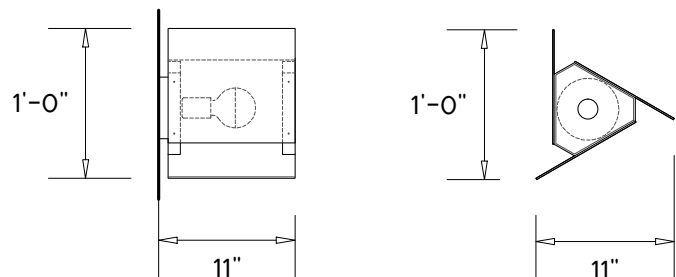

## TRIPP LIGHT SERIES

**Product Name:**  
TRIPP Pendant

**Design Year:**  
2014

**Designer / Manufacturer:**  
PELLE

**Dimensions:**  
W 8.5in/21.59cm x D 8in/20.32cm x H 18in/45.72cm

**Weight:**  
6lbs/2.72kg

## TRIPP LIGHT SERIES

**Product Name:**  
TRIPP Sconce

**Design Year:**  
2014

**Designer / Manufacturer:**  
PELLE

**Dimensions:**  
W 11in/27.94cm x D 11in/27.94cm x H 12in/30.48cm

**Weight:**  
11lbs/4.99kg (Brass)  
1lbs/0.45kg (Aluminum)

**Illumination:**  
Socket type: E26 - Medium Base  
Bulb: 1 x 40/60W G25 Half-Chromed Globe Bulb

**Mounting:**  
Wall sconce. 5in/12.7cm wall plate,  
Additional wall support for brass sconce

**Materials:**  
Solid brass or solid aluminum panels

## TRIPP LIGHT SERIES

**Product Name:**  
 TRIPP Table Lamp

**Design Year:**  
 2014

**Designer / Manufacturer:**  
 PELLE

**Dimensions:**  
 W 12in/30.48cm x D 11in/27.94cm x H 22in/55.88cm

**Weight:**  
 20lbs/9.07kg (Brass)  
 10lbs/4.54kg (Aluminum)