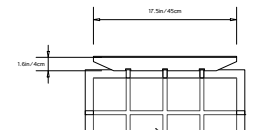

WOOD TRAY 17.5in/44.45cm

Dim: W 17.5in/44.5cm
D 17.5in/49.5cm
H 1.6in/4cm

Material: Solid White Oak/Walnut
Finish: Satin-matte
Options: Available with 0.1in/3.2mm Brass Plate