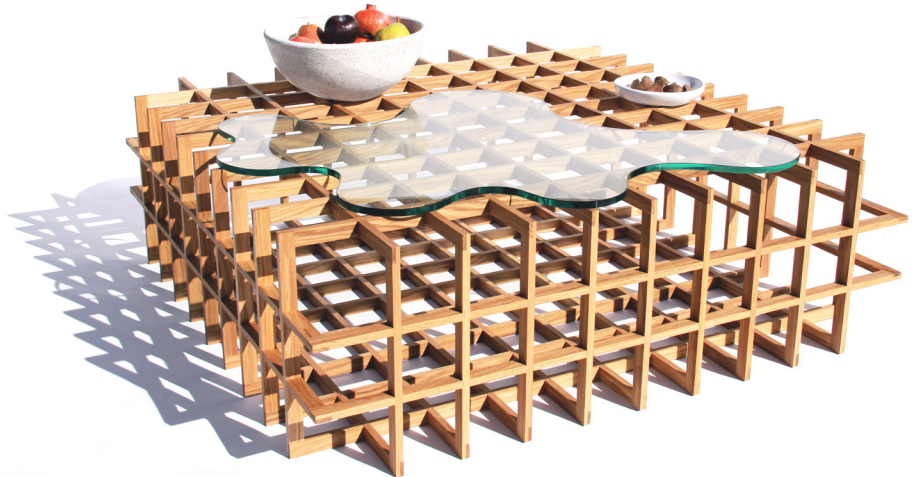

QUADRAT CUBOID 47

Product Name:
 Quadrat Cuboid 47

Design Year:
 2012

Designer / Manufacturer:
 PELLE

Dimensions:
 W 47in/1.2m x D 47in/1.2m x H 15in/0.4m

Materials:
 Solid White Oak or Walnut

Made in:
 New York USA

Lead Time:
 6-8 weeks

Product Description:

The Quadrat Series is a line of wood lattice tables that explore the simple and elegant form of the grid as a three-dimensional object. The name "Quadrat" comes from the German word for 'square', the formal building block of the lattice structure. Its distinctive design is in the lightweight yet strong wood construction of its open grid geometry. The Quadrat Cuboid 47 serves as a large-scale coffee table.

The Cube and Cuboids work together with a variety of discrete tabletop objects that plug directly into the Quadrat grid. These interchangeable tabletop pieces are offered in the form of a glass puddle, a mirror-polished brass plate, an intricately carved oak tray, and hand-thrown pottery pieces. Each tabletop piece is custom-designed by PELLE and made to order by local artists and artisans.

Cuboid 47 Coffee Table in Solid White Oak with Glass Puddle, Fruit Bowl in speckled bisque glazing, and Candy Dish in white porcelain.

Sides

Top

QUADRAT TABLETOP ACCESSORIES

The Cube and Cuboids work together with a variety of discrete tabletop objects that plug directly into the Quadrat grid. These interchangeable tabletop pieces are offered in the form of a glass puddle, a mirror-polished brass plate, and an intricately carved wood tray. Each tabletop piece is custom-designed by PELLE and made to order by local artists and artisans from Brooklyn, NY. Customization is available for all tabletop pieces.