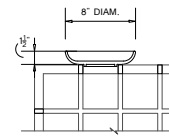

WOOD TRAY 13.5in/34.29cm

Dim: W 13.5in/34cm
 D 13.5in/34cm
 H 1.6in/4cm

Material: Solid White Oak/Walnut
Finish: Satin-matte
Options: Available with 0.1in/3.2mm Brass Plate

WOOD TRAY 17.5in/44.45cm

Dim: W 17.5in/44.5cm
 D 17.5in/49.5cm
 H 1.6in/4cm

Material: Solid White Oak/Walnut
Finish: Satin-matte
Options: Available with 0.1in/3.2mm Brass Plate

CANDY DISH

Dim: 6" diam. x 1.5"h

Material: Ceramic/Porcelain

Color/Finish: Custom Colors/Glazes

TOP

SIDE

FRUIT BOWL

Dim: 1'-1.5"w x 1'-1.5"d x 1-5/8"h

Material: Ceramic

Color/Finish: Custom Colors/Glazes

PLANT POT

Dim: 1'-5.5"w x 1'-5.5"d x 1-5/8"h

Material: Ceramic

Color/Finish: Custom Colors/Glazes

QUADRAT CONFIGURATIONS