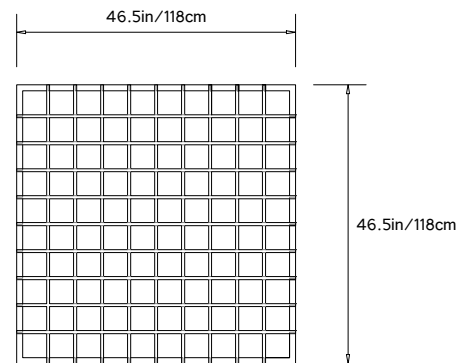

QUADRAT CUBOID 47

Product Name:
Quadrat Cuboid 47

Design Year:
2012

Designer / Manufacturer:
PELLE

Dimensions:
W 47in/1.2m x D 47in/1.2m x H 15in/0.4m

Materials:
Solid White Oak or Walnut

Made in:
New York USA

Lead Time:
6-8 weeks

Product Description:

The Quadrat Series is a line of wood lattice tables that explore the simple and elegant form of the grid as a three-dimensional object. The name "Quadrat" comes from the German word for 'square', the formal building block of the lattice structure. Its distinctive design is in the lightweight yet strong wood construction of its open grid geometry. The Quadrat Cuboid 47 serves as a large-scale coffee table.

The Cube and Cuboids work together with a variety of discrete tabletop objects that plug directly into the Quadrat grid. These interchangeable tabletop pieces are offered in the form of a glass puddle, a mirror-polished brass plate, an intricately carved oak tray, and hand-thrown pottery pieces. Each tabletop piece is custom-designed by PELLE and made to order by local artists and artisans.

Top