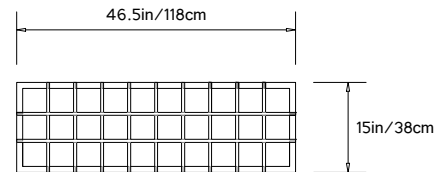

QUADRAT CUBOID 47

Product Name:
Quadrat Cuboid 47

Design Year:
2012

Designer / Manufacturer:
PELLE

Dimensions:
W 47in/1.2m x D 47in/1.2m x H 15in/0.4m

Materials:
Solid White Oak or Walnut

Made in:
New York USA

Lead Time:
6-8 weeks

Product Description:

The Quadrat Series is a line of wood lattice tables that explore the simple and elegant form of the grid as a three-dimensional object. The name "Quadrat" comes from the German word for 'square', the formal building block of the lattice structure. Its distinctive design is in the lightweight yet strong wood construction of its open grid geometry. The Quadrat Cuboid 47 serves as a large-scale coffee table.

The Cube and Cuboids work together with a variety of discrete tabletop objects that plug directly into the Quadrat grid. These interchangeable tabletop pieces are offered in the form of a glass puddle, a mirror-polished brass plate, an intricately carved oak tray, and hand-thrown pottery pieces. Each tabletop piece is custom-designed by PELLE and made to order by local artists and artisans.

Sides