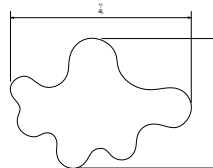

STONE PUDDLE

Dim: W 36.5in/92.7cm
 D 50.5in/128.27cm
 H 0.8in/2cm

Material: Shaped Plate Glass
Color: Marble

TOP

SIDE

GLASS PUDDLE

Dim: W 42.5in/108cm
 D 30.5in/77.5cm
 H 0.5in/5cm

Material: Shaped Plate Glass
Color: Clear

WOOD TRAY 13.5in/34.29cm

Dim: W 13.5in/34cm
 D 13.5in/34cm
 H 1.6in/4cm

Material: Solid White Oak/Walnut
Finish: Satin-matte
Options: Available with 0.1in/3.2mm Brass Plate

WOOD TRAY 17.5in/44.45cm

Dim: W 17.5in/44.5cm
 D 17.5in/49.5cm
 H 1.6in/4cm