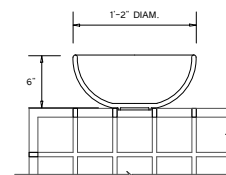

STONE PUDDLE

Dim: W 36.5in/92.7cm
 D 50.5in/128.27cm
 H 0.8in/2cm

Material: Shaped Plate Glass
Color: Marble

TOP

SIDE

GLASS PUDDLE

Dim: W 42.5in/108cm
 D 30.5in/77.5cm
 H 0.5in/5cm

Material: Shaped Plate Glass
Color: Clear

WOOD TRAY 13.5in/34.29cm

Dim: W 13.5in/34cm
 D 13.5in/34cm
 H 1.6in/4cm

Material: Solid White Oak/Walnut
Finish: Satin-matte
Options: Available with 0.1in/3.2mm Brass Plate

WOOD TRAY 17.5in/44.45cm

Dim: W 17.5in/44.5cm
 D 17.5in/49.5cm
 H 1.6in/4cm

Material: Solid White Oak/Walnut
Finish: Satin-matte
Options: Available with 0.1in/3.2mm Brass Plate

CANDY DISH

Dim: 6" diam. x 1.5"h

Material: Ceramic/Porcelain

Color/Finish: Custom Colors/Glazes

TOP

SIDE

FRUIT BOWL

Dim: 1'-1.5"w x 1'-1.5"d x 1-5/8"h

Material: Ceramic

Color/Finish: Custom Colors/Glazes

PLANT POT

Dim: 1'-5.5"w x 1'-5.5"d x 1-5/8"h

Material: Ceramic

Color/Finish: Custom Colors/Glazes

QUADRAT CONFIGURATIONS