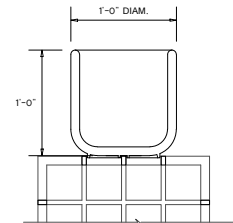

STONE PUDDLE

Dim: W 36.5in/92.7cm
 D 50.5in/128.27cm
 H 0.8in/2cm

Material: Shaped Plate Glass
Color: Marble

TOP

SIDE

GLASS PUDDLE

Dim: W 42.5in/108cm
 D 30.5in/77.5cm
 H 0.5in/5cm

Material: Shaped Plate Glass
Color: Clear

WOOD TRAY 13.5in/34.29cm

Dim: W 13.5in/34cm
 D 13.5in/34cm
 H 1.6in/4cm

Material: Solid White Oak/Walnut
Finish: Satin-matte
Options: Available with 0.1in/3.2mm Brass Plate

WOOD TRAY 17.5in/44.45cm

Dim: W 17.5in/44.5cm
 D 17.5in/49.5cm
 H 1.6in/4cm

Material: Solid White Oak/Walnut
Finish: Satin-matte
Options: Available with 0.1in/3.2mm Brass Plate

CANDY DISH

Dim: 6" diam. x 1.5"h

Material: Ceramic/Porcelain

Color/Finish: Custom Colors/Glazes

TOP

SIDE

FRUIT BOWL

Dim: 1'-1.5"w x 1'-1.5"d x 1-5/8"h

Material: Ceramic

Color/Finish: Custom Colors/Glazes

PLANT POT

Dim: 1'-5.5"w x 1'-5.5"d x 1-5/8"h

Material: Ceramic

Color/Finish: Custom Colors/Glazes

QUADRAT CONFIGURATIONS