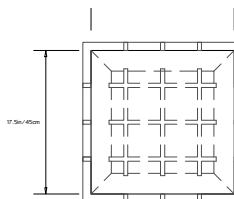

WOOD TRAY 17.5in/44.45cm

Dim: W 17.5in/44.5cm
D 17.5in/49.5cm
H 1.6in/4cm

Material: Solid White Oak/Walnut
Finish: Satin-matte
Options: Available with 0.1in/3.2mm Brass Plate