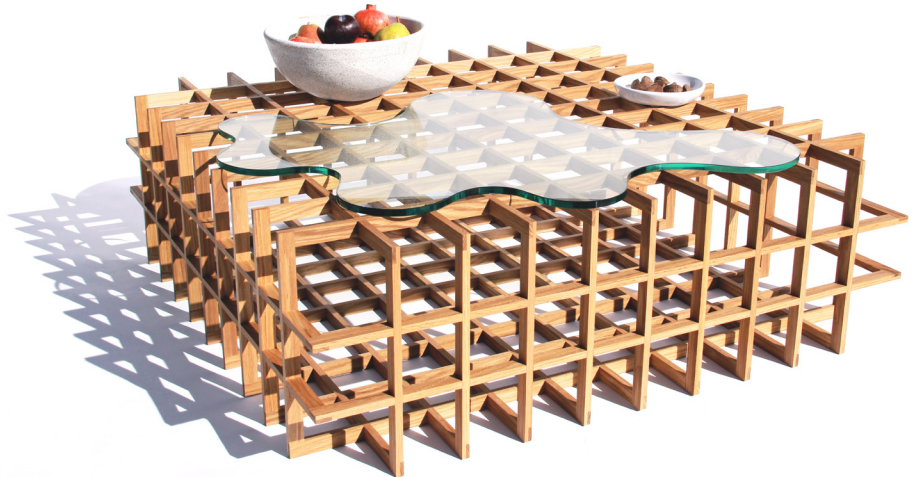

QUADRAT CUBOID 47

Product Name:
 Quadrat Cuboid 47

Design Year:
 2012

Designer / Manufacturer:
 PELLE

Dimensions:
 W 47in/1.2m x D 47in/1.2m x H 15in/0.4m

Materials:
 Solid White Oak or Walnut

Made in:
 New York USA

Lead Time:
 6-8 weeks

Product Description:

The Quadrat Series is a line of wood lattice tables that explore the simple and elegant form of the grid as a three-dimensional object. The name "Quadrat" comes from the German word for 'square', the formal building block of the lattice structure. Its distinctive design is in the lightweight yet strong wood construction of its open grid geometry. The Quadrat Cuboid 47 serves as a large-scale coffee table.

The Cube and Cuboids work together with a variety of discrete tabletop objects that plug directly into the Quadrat grid. These interchangeable tabletop pieces are offered in the form of a glass puddle, a mirror-polished brass plate, an intricately carved oak tray, and hand-thrown pottery pieces. Each tabletop piece is custom-designed by PELLE and made to order by local artists and artisans.

Cuboid 47 Coffee Table in Solid White Oak with Glass Puddle, Fruit Bowl in speckled bisque glazing, and Candy Dish in white porcelain.

Sides

Top