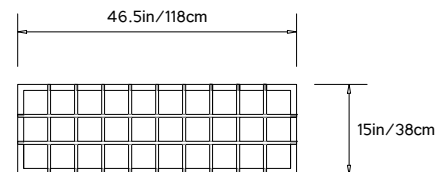

QUADRAT CUBOID 47

Product Name:
Quadrat Cuboid 47

Design Year:
2012

Designer / Manufacturer:
PELLE

Dimensions:
W 47in/1.2m x D 47in/1.2m x H 15in/0.4m

Materials:
Solid White Oak or Walnut

Made in:
New York USA

Lead Time:
6-8 weeks

Product Description:

The Quadrat Series is a line of wood lattice tables that explore the simple and elegant form of the grid as a three-dimensional object. The name "Quadrat" comes from the German word for 'square', the formal building block of the lattice structure. Its distinctive design is in the lightweight yet strong wood construction of its open grid geometry. The Quadrat Cuboid 47 serves as a large-scale coffee table.

The Cube and Cuboids work together with a variety of discrete tabletop objects that plug directly into the Quadrat grid. These interchangeable tabletop pieces are offered in the form of a glass puddle, a mirror-polished brass plate, an intricately carved oak tray, and hand-thrown pottery pieces. Each tabletop piece is custom-designed by PELLE and made to order by local artists and artisans.

Sides