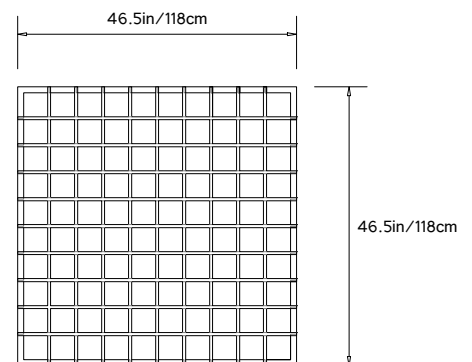

QUADRAT CUBOID 47

Product Name:
Quadrat Cuboid 47

Design Year:
2012

Designer / Manufacturer:
PELLE

Dimensions:
W 47in/1.2m x D 47in/1.2m x H 15in/0.4m

Materials:
Solid White Oak or Walnut

Made in:
New York USA

Lead Time:
6-8 weeks

Product Description:

The Quadrat Series is a line of wood lattice tables that explore the simple and elegant form of the grid as a three-dimensional object. The name "Quadrat" comes from the German word for 'square', the formal building block of the lattice structure. Its distinctive design is in the lightweight yet strong wood construction of its open grid geometry. The Quadrat Cuboid 47 serves as a large-scale coffee table.

The Cube and Cuboids work together with a variety of discrete tabletop objects that plug directly into the Quadrat grid. These interchangeable tabletop pieces are offered in the form of a glass puddle, a mirror-polished brass plate, an intricately carved oak tray, and hand-thrown pottery pieces. Each tabletop piece is custom-designed by PELLE and made to order by local artists and artisans.

Top