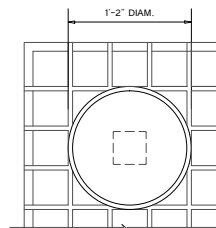

STONE PUDDLE

Dim: W 36.5in/92.7cm
 D 50.5in/128.27cm
 H 0.8in/2cm

Material: Shaped Plate Glass
Color: Marble

TOP

SIDE

GLASS PUDDLE

Dim: W 42.5in/108cm
 D 30.5in/77.5cm
 H 0.5in/5cm

Material: Shaped Plate Glass
Color: Clear

WOOD TRAY 13.5in/34.29cm

Dim: W 13.5in/34cm
 D 13.5in/34cm
 H 1.6in/4cm

Material: Solid White Oak/Walnut
Finish: Satin-matte
Options: Available with 0.1in/3.2mm Brass Plate

WOOD TRAY 17.5in/44.45cm

Dim: W 17.5in/44.5cm
 D 17.5in/49.5cm
 H 1.6in/4cm

Material: Solid White Oak/Walnut
Finish: Satin-matte
Options: Available with 0.1in/3.2mm Brass Plate

CANDY DISH

Dim: 6" diam. x 1.5"h

Material: Ceramic/Porcelain

Color/Finish: Custom Colors/Glazes

TOP

SIDE

FRUIT BOWL

Dim: 1'-1.5"w x 1'-1.5"d x 1-5/8"h

Material: Ceramic

Color/Finish: Custom Colors/Glazes

PLANT POT

Dim: 1'-5.5"w x 1'-5.5"d x 1-5/8"h

Material: Ceramic

Color/Finish: Custom Colors/Glazes

QUADRAT CONFIGURATIONS