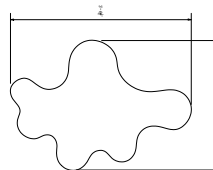

STONE PUDDLE

Dim: W 36.5in/92.7cm
 D 50.5in/128.27cm
 H 0.8in/2cm

Material: Shaped Plate Glass
Color: Marble

TOP

SIDE

GLASS PUDDLE

Dim: W 42.5in/108cm
 D 30.5in/77.5cm
 H 0.5in/5cm

Material: Shaped Plate Glass
Color: Clear

WOOD TRAY 13.5in/34.29cm

Dim: W 13.5in/34cm
 D 13.5in/34cm
 H 1.6in/4cm

Material: Solid White Oak/Walnut
Finish: Satin-matte
Options: Available with 0.1in/3.2mm Brass Plate

WOOD TRAY 17.5in/44.45cm

Dim: W 17.5in/44.5cm
 D 17.5in/49.5cm
 H 1.6in/4cm