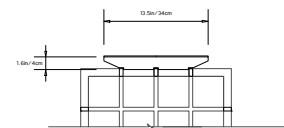

STONE PUDDLE

Dim: W 36.5in/92.7cm
 D 50.5in/128.27cm
 H 0.8in/2cm

Material: Shaped Plate Glass
Color: Marble

TOP

SIDE

GLASS PUDDLE

Dim: W 42.5in/108cm
 D 30.5in/77.5cm
 H 0.5in/5cm

Material: Shaped Plate Glass
Color: Clear

WOOD TRAY 13.5in/34.29cm

Dim: W 13.5in/34cm
 D 13.5in/34cm
 H 1.6in/4cm

Material: Solid White Oak/Walnut
Finish: Satin-matte
Options: Available with 0.1in/3.2mm Brass Plate

WOOD TRAY 17.5in/44.45cm

Dim: W 17.5in/44.5cm
 D 17.5in/49.5cm
 H 1.6in/4cm