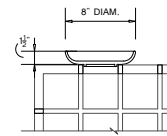

STONE PUDDLE

Dim: W 36.5in/92.7cm
 D 50.5in/128.27cm
 H 0.8in/2cm

Material: Shaped Plate Glass
Color: Marble

TOP

SIDE

GLASS PUDDLE

Dim: W 42.5in/108cm
 D 30.5in/77.5cm
 H 0.5in/5cm

Material: Shaped Plate Glass
Color: Clear

WOOD TRAY 13.5in/34.29cm

Dim: W 13.5in/34cm
 D 13.5in/34cm
 H 1.6in/4cm

Material: Solid White Oak/Walnut
Finish: Satin-matte
Options: Available with 0.1in/3.2mm Brass Plate

WOOD TRAY 17.5in/44.45cm

Dim: W 17.5in/44.5cm
 D 17.5in/49.5cm
 H 1.6in/4cm

Material: Solid White Oak/Walnut
Finish: Satin-matte
Options: Available with 0.1in/3.2mm Brass Plate

CANDY DISH

Dim: 6" diam. x 1.5"h

Material: Ceramic/Porcelain

Color/Finish: Custom Colors/Glazes

TOP

SIDE

FRUIT BOWL

Dim: 1'-1.5"w x 1'-1.5"d x 1-5/8"h

Material: Ceramic

Color/Finish: Custom Colors/Glazes

PLANT POT

Dim: 1'-5.5"w x 1'-5.5"d x 1-5/8"h

Material: Ceramic

Color/Finish: Custom Colors/Glazes

QUADRAT CONFIGURATIONS