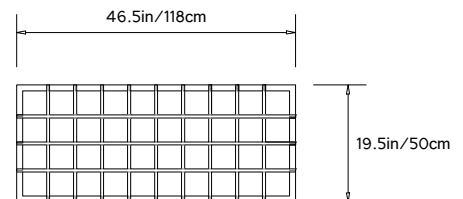

QUADRAT CUBOID 20

Product Name:
Quadrat Cuboid 20

Design Year:
2012

Designer / Manufacturer:
PELLE

Dimensions:
W 46.5in/118cm
D 19.5in/49.5cm
H 19.5in/49.5cm

Materials:
Solid White Oak or Walnut

Made in:
New York USA

Lead Time:
6-8 weeks

Product Description:

The Quadrat Series is a line of wood lattice tables that explore the simple and elegant form of the grid as a three-dimensional object. The name "Quadrat" comes from the German word for 'square', the formal building block of the lattice structure. Its distinctive design is in the lightweight yet strong wood construction of its open grid geometry. The Quadrat Cuboid 20 serves as a coffee table.

The Cube and Cuboids work together with a variety of discrete tabletop objects that plug directly into the Quadrat grid. These interchangeable tabletop pieces are offered in the form of a glass puddle, a mirror-polished brass plate, an intricately carved oak tray, and hand-thrown pottery pieces. Each tabletop piece is custom-designed by PELLE and made to order by local artists and artisans.

Top