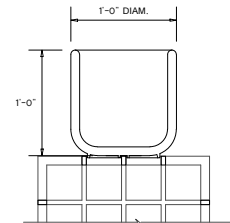

STONE PUDDLE

Dim: W 36.5in/92.7cm
 D 50.5in/128.27cm
 H 0.8in/2cm

Material: Shaped Plate Glass
Color: Marble

TOP

SIDE

GLASS PUDDLE

Dim: W 42.5in/108cm
 D 30.5in/77.5cm
 H 0.5in/5cm

Material: Shaped Plate Glass
Color: Clear

WOOD TRAY 13.5in/34.29cm

Dim: W 13.5in/34cm
 D 13.5in/34cm
 H 1.6in/4cm

Material: Solid White Oak/Walnut
Finish: Satin-matte
Options: Available with 0.1in/3.2mm Brass Plate

WOOD TRAY 17.5in/44.45cm

Dim: W 17.5in/44.5cm
 D 17.5in/49.5cm
 H 1.6in/4cm

Material: Solid White Oak/Walnut
Finish: Satin-matte
Options: Available with 0.1in/3.2mm Brass Plate

CANDY DISH

Dim: 6" diam. x 1.5"h

Material: Ceramic/Porcelain

Color/Finish: Custom Colors/Glazes

TOP

SIDE

FRUIT BOWL

Dim: 1'-1.5"w x 1'-1.5"d x 1-5/8"h

Material: Ceramic

Color/Finish: Custom Colors/Glazes

PLANT POT

Dim: 1'-5.5"w x 1'-5.5"d x 1-5/8"h

Material: Ceramic

Color/Finish: Custom Colors/Glazes

QUADRAT CONFIGURATIONS