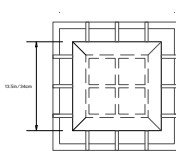

STONE PUDDLE

Dim: W 36.5in/92.7cm
 D 50.5in/128.27cm
 H 0.8in/2cm

Material: Shaped Plate Glass
Color: Marble

TOP

SIDE

GLASS PUDDLE

Dim: W 42.5in/108cm
 D 30.5in/77.5cm
 H 0.5in/5cm

Material: Shaped Plate Glass
Color: Clear

WOOD TRAY 13.5in/34.29cm

Dim: W 13.5in/34cm
 D 13.5in/34cm
 H 1.6in/4cm

Material: Solid White Oak/Walnut
Finish: Satin-matte
Options: Available with 0.1in/3.2mm Brass Plate

WOOD TRAY 17.5in/44.45cm

Dim: W 17.5in/44.5cm
 D 17.5in/49.5cm
 H 1.6in/4cm