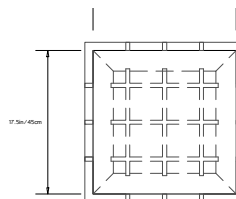

WOOD TRAY 17.5in/44.45cm

Dim: W 17.5in/44.5cm
D 17.5in/49.5cm
H 1.6in/4cm

Material: Solid White Oak/Walnut
Finish: Satin-matte
Options: Available with 0.1in/3.2mm Brass Plate