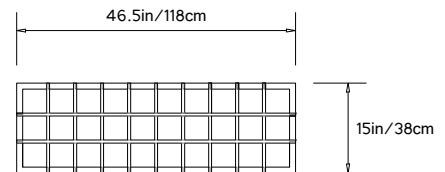

QUADRAT CUBOID 20

Product Name:
Quadrat Cuboid 20

Design Year:
2012

Designer / Manufacturer:
PELLE

Dimensions:
W 46.5in/118cm
D 19.5in/49.5cm
H 19.5in/49.5cm

Materials:
Solid White Oak or Walnut

Made in:
New York USA

Lead Time:
6-8 weeks

Product Description:

The Quadrat Series is a line of wood lattice tables that explore the simple and elegant form of the grid as a three-dimensional object. The name "Quadrat" comes from the German word for 'square', the formal building block of the lattice structure. Its distinctive design is in the lightweight yet strong wood construction of its open grid geometry. The Quadrat Cuboid 20 serves as a coffee table.

The Cube and Cuboids work together with a variety of discrete tabletop objects that plug directly into the Quadrat grid. These interchangeable tabletop pieces are offered in the form of a glass puddle, a mirror-polished brass plate, an intricately carved oak tray, and hand-thrown pottery pieces. Each tabletop piece is custom-designed by PELLE and made to order by local artists and artisans.

Long Side