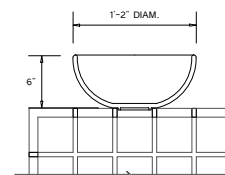

STONE PUDDLE

Dim: W 36.5in/92.7cm
 D 50.5in/128.27cm
 H 0.8in/2cm

Material: Shaped Plate Glass
Color: Marble

TOP

SIDE

GLASS PUDDLE

Dim: W 42.5in/108cm
 D 30.5in/77.5cm
 H 0.5in/5cm

Material: Shaped Plate Glass
Color: Clear

WOOD TRAY 13.5in/34.29cm

Dim: W 13.5in/34cm
 D 13.5in/34cm
 H 1.6in/4cm

Material: Solid White Oak/Walnut
Finish: Satin-matte
Options: Available with 0.1in/3.2mm Brass Plate

WOOD TRAY 17.5in/44.45cm

Dim: W 17.5in/44.5cm
 D 17.5in/49.5cm
 H 1.6in/4cm

Material: Solid White Oak/Walnut
Finish: Satin-matte
Options: Available with 0.1in/3.2mm Brass Plate

CANDY DISH

Dim: 6" diam. x 1.5"h

Material: Ceramic/Porcelain

Color/Finish: Custom Colors/Glazes

TOP

SIDE

FRUIT BOWL

Dim: 1'-1.5"w x 1'-1.5"d x 1-5/8"h

Material: Ceramic

Color/Finish: Custom Colors/Glazes

PLANT POT

Dim: 1'-5.5"w x 1'-5.5"d x 1-5/8"h

Material: Ceramic

Color/Finish: Custom Colors/Glazes

QUADRAT CONFIGURATIONS