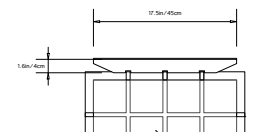

WOOD TRAY 17.5in/44.45cm

Dim: W 17.5in/44.5cm
D 17.5in/49.5cm
H 1.6in/4cm

Material: Solid White Oak/Walnut
Finish: Satin-matte
Options: Available with 0.1in/3.2mm Brass Plate