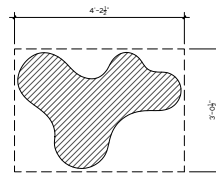

STONE PUDDLE

Dim: W 36.5in/92.7cm
 D 50.5in/128.27cm
 H 0.8in/2cm

Material: Shaped Plate Glass
Color: Marble

TOP

SIDE

GLASS PUDDLE

Dim: W 42.5in/108cm
 D 30.5in/77.5cm
 H 0.5in/5cm

Material: Shaped Plate Glass
Color: Clear

WOOD TRAY 13.5in/34.29cm

Dim: W 13.5in/34cm
 D 13.5in/34cm
 H 1.6in/4cm

Material: Solid White Oak/Walnut
Finish: Satin-matte
Options: Available with 0.1in/3.2mm Brass Plate

WOOD TRAY 17.5in/44.45cm

Dim: W 17.5in/44.5cm
 D 17.5in/49.5cm
 H 1.6in/4cm