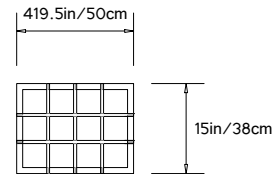

QUADRAT CUBOID 20

Product Name:
Quadrat Cuboid 20

Design Year:
2012

Designer / Manufacturer:
PELLE

Dimensions:
W 46.5in/118cm
D 19.5in/49.5cm
H 19.5in/49.5cm

Materials:
Solid White Oak or Walnut

Made in:
New York USA

Lead Time:
6-8 weeks

Product Description:

The Quadrat Series is a line of wood lattice tables that explore the simple and elegant form of the grid as a three-dimensional object. The name "Quadrat" comes from the German word for 'square', the formal building block of the lattice structure. Its distinctive design is in the lightweight yet strong wood construction of its open grid geometry. The Quadrat Cuboid 20 serves as a coffee table.

The Cube and Cuboids work together with a variety of discrete tabletop objects that plug directly into the Quadrat grid. These interchangeable tabletop pieces are offered in the form of a glass puddle, a mirror-polished brass plate, an intricately carved oak tray, and hand-thrown pottery pieces. Each tabletop piece is custom-designed by PELLE and made to order by local artists and artisans.

Short Side