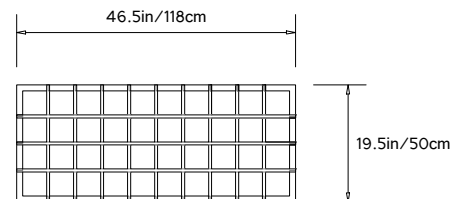

QUADRAT CUBOID 20

Product Name:
Quadrat Cuboid 20

Design Year:
2012

Designer / Manufacturer:
PELLE

Dimensions:
W 46.5in/118cm
D 19.5in/49.5cm
H 19.5in/49.5cm

Materials:
Solid White Oak or Walnut

Made in:
New York USA

Lead Time:
6-8 weeks

Product Description:

The Quadrat Series is a line of wood lattice tables that explore the simple and elegant form of the grid as a three-dimensional object. The name "Quadrat" comes from the German word for 'square', the formal building block of the lattice structure. Its distinctive design is in the lightweight yet strong wood construction of its open grid geometry. The Quadrat Cuboid 20 serves as a coffee table.

The Cube and Cuboids work together with a variety of discrete tabletop objects that plug directly into the Quadrat grid. These interchangeable tabletop pieces are offered in the form of a glass puddle, a mirror-polished brass plate, an intricately carved oak tray, and hand-thrown pottery pieces. Each tabletop piece is custom-designed by PELLE and made to order by local artists and artisans.

Top