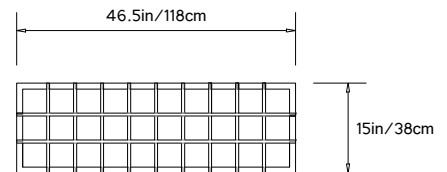

QUADRAT CUBOID 20

Product Name:
Quadrat Cuboid 20

Design Year:
2012

Designer / Manufacturer:
PELLE

Dimensions:
W 46.5in/118cm
D 19.5in/49.5cm
H 19.5in/49.5cm

Materials:
Solid White Oak or Walnut

Made in:
New York USA

Lead Time:
6-8 weeks

Product Description:

The Quadrat Series is a line of wood lattice tables that explore the simple and elegant form of the grid as a three-dimensional object. The name "Quadrat" comes from the German word for 'square', the formal building block of the lattice structure. Its distinctive design is in the lightweight yet strong wood construction of its open grid geometry. The Quadrat Cuboid 20 serves as a coffee table.

The Cube and Cuboids work together with a variety of discrete tabletop objects that plug directly into the Quadrat grid. These interchangeable tabletop pieces are offered in the form of a glass puddle, a mirror-polished brass plate, an intricately carved oak tray, and hand-thrown pottery pieces. Each tabletop piece is custom-designed by PELLE and made to order by local artists and artisans.

Long Side