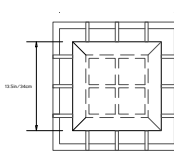

### STONE PUDDLE

**Dim:** W 36.5in/92.7cm  
 D 50.5in/128.27cm  
 H 0.8in/2cm

**Material:** Shaped Plate Glass  
**Color:** Marble

TOP

SIDE

### GLASS PUDDLE

**Dim:** W 42.5in/108cm  
 D 30.5in/77.5cm  
 H 0.5in/5cm

**Material:** Shaped Plate Glass  
**Color:** Clear

### WOOD TRAY 13.5in/34.29cm

**Dim:** W 13.5in/34cm  
 D 13.5in/34cm  
 H 1.6in/4cm

**Material:** Solid White Oak/Walnut  
**Finish:** Satin-matte  
**Options:** Available with 0.1in/3.2mm Brass Plate

### WOOD TRAY 17.5in/44.45cm

**Dim:** W 17.5in/44.5cm  
 D 17.5in/49.5cm  
 H 1.6in/4cm

**Material:** Solid White Oak/Walnut  
**Finish:** Satin-matte  
**Options:** Available with 0.1in/3.2mm Brass Plate