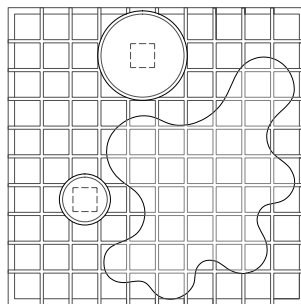

EXAMPLE 1:

Cuboid 47
Glass Puddle
Fruit Bowl
Candy Dish