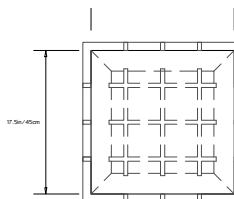

### GLASS PUDDLE

**Dim:** W 42.5in/108cm  
 D 30.5in/77.5cm  
 H 0.5in/5cm

**Material:** Shaped Plate Glass  
**Color:** Clear

### WOOD TRAY 13.5in/34.29cm

**Dim:** W 13.5in/34cm  
 D 13.5in/34cm  
 H 1.6in/4cm

**Material:** Solid White Oak/Walnut  
**Finish:** Satin-matte  
**Options:** Available with 0.1in/3.2mm Brass Plate

### WOOD TRAY 17.5in/44.45cm

**Dim:** W 17.5in/44.5cm  
 D 17.5in/49.5cm  
 H 1.6in/4cm

**Material:** Solid White Oak/Walnut  
**Finish:** Satin-matte  
**Options:** Available with 0.1in/3.2mm Brass Plate

## FRUIT BOWL

**Dim:** 1'-1.5"w x 1'-1.5"d x 1-5/8"h

**Material:** Ceramic

**Color/Finish:** Custom Colors/Glazes