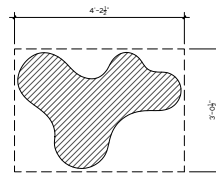

## QUADRAT CUBE 20

**Product Name:**  
 Quadrat Cube 20

**Design Year:**  
 2012

**Designer / Manufacturer:**  
 PELLE

**Dimensions:**  
 W 19.5in/49.5cm  
 D 19.5in/49.5cm  
 H 19.5in/49.5cm

**Materials:**  
 Solid White Oak or Walnut

Cube 20 Side Table in Solid White Oak with 13.5in/34.29cm Wood Tray.

Top/Sides

### STONE PUDDLE

**Dim:** W 36.5in/92.7cm  
 D 50.5in/128.27cm  
 H 0.8in/2cm

**Material:** Shaped Plate Glass  
**Color:** Marble

TOP

SIDE

### GLASS PUDDLE

**Dim:** W 42.5in/108cm  
 D 30.5in/77.5cm  
 H 0.5in/5cm

**Material:** Shaped Plate Glass  
**Color:** Clear