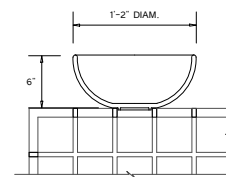

### WOOD TRAY 17.5in/44.45cm

**Dim:** W 17.5in/44.5cm  
 D 17.5in/49.5cm  
 H 1.6in/4cm

**Material:** Solid White Oak/Walnut  
**Finish:** Satin-matte  
**Options:** Available with 0.1in/3.2mm Brass Plate

## CANDY DISH

**Dim:** 6" diam. x 1.5"h

**Material:** Ceramic/Porcelain

**Color/Finish:** Custom Colors/Glazes

TOP

SIDE

## FRUIT BOWL

**Dim:** 1'-1.5"w x 1'-1.5"d x 1-5/8"h

**Material:** Ceramic

**Color/Finish:** Custom Colors/Glazes

## PLANT POT

**Dim:** 1'-5.5"w x 1'-5.5"d x 1-5/8"h

**Material:** Ceramic

**Color/Finish:** Custom Colors/Glazes