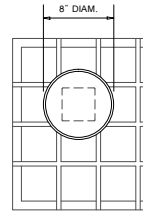

### WOOD TRAY 17.5in/44.45cm

**Dim:** W 17.5in/44.5cm  
 D 17.5in/49.5cm  
 H 1.6in/4cm

**Material:** Solid White Oak/Walnut  
**Finish:** Satin-matte  
**Options:** Available with 0.1in/3.2mm Brass Plate

## CANDY DISH

**Dim:** 6" diam. x 1.5"h

**Material:** Ceramic/Porcelain

**Color/Finish:** Custom Colors/Glazes

TOP

SIDE

## FRUIT BOWL

**Dim:** 1'-1.5"w x 1'-1.5"d x 1-5/8"h

**Material:** Ceramic

**Color/Finish:** Custom Colors/Glazes

## PLANT POT

**Dim:** 1'-5.5"w x 1'-5.5"d x 1-5/8"h

**Material:** Ceramic

**Color/Finish:** Custom Colors/Glazes