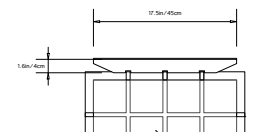

### GLASS PUDDLE

**Dim:** W 42.5in/108cm  
 D 30.5in/77.5cm  
 H 0.5in/5cm

**Material:** Shaped Plate Glass  
**Color:** Clear

### WOOD TRAY 13.5in/34.29cm

**Dim:** W 13.5in/34cm  
 D 13.5in/34cm  
 H 1.6in/4cm

**Material:** Solid White Oak/Walnut  
**Finish:** Satin-matte  
**Options:** Available with 0.1in/3.2mm Brass Plate

### WOOD TRAY 17.5in/44.45cm

**Dim:** W 17.5in/44.5cm  
 D 17.5in/49.5cm  
 H 1.6in/4cm

**Material:** Solid White Oak/Walnut  
**Finish:** Satin-matte  
**Options:** Available with 0.1in/3.2mm Brass Plate