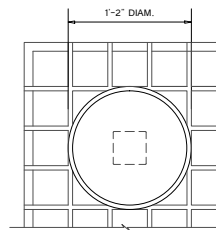

### WOOD TRAY 17.5in/44.45cm

**Dim:** W 17.5in/44.5cm  
 D 17.5in/49.5cm  
 H 1.6in/4cm

**Material:** Solid White Oak/Walnut  
**Finish:** Satin-matte  
**Options:** Available with 0.1in/3.2mm Brass Plate

## CANDY DISH

**Dim:** 6" diam. x 1.5"h

**Material:** Ceramic/Porcelain

**Color/Finish:** Custom Colors/Glazes

TOP

SIDE

## FRUIT BOWL

**Dim:** 1'-1.5"w x 1'-1.5"d x 1-5/8"h

**Material:** Ceramic

**Color/Finish:** Custom Colors/Glazes

## PLANT POT

**Dim:** 1'-5.5"w x 1'-5.5"d x 1-5/8"h

**Material:** Ceramic

**Color/Finish:** Custom Colors/Glazes