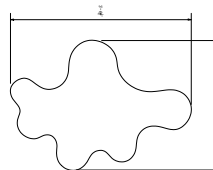

### STONE PUDDLE

**Dim:** W 36.5in/92.7cm  
 D 50.5in/128.27cm  
 H 0.8in/2cm

**Material:** Shaped Plate Glass  
**Color:** Marble

TOP

SIDE

### GLASS PUDDLE

**Dim:** W 42.5in/108cm  
 D 30.5in/77.5cm  
 H 0.5in/5cm

**Material:** Shaped Plate Glass  
**Color:** Clear

### WOOD TRAY 13.5in/34.29cm

**Dim:** W 13.5in/34cm  
 D 13.5in/34cm  
 H 1.6in/4cm

**Material:** Solid White Oak/Walnut  
**Finish:** Satin-matte  
**Options:** Available with 0.1in/3.2mm Brass Plate