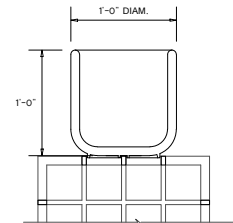

### WOOD TRAY 17.5in/44.45cm

**Dim:** W 17.5in/44.5cm  
 D 17.5in/49.5cm  
 H 1.6in/4cm

**Material:** Solid White Oak/Walnut  
**Finish:** Satin-matte  
**Options:** Available with 0.1in/3.2mm Brass Plate

## CANDY DISH

**Dim:** 6" diam. x 1.5"h

**Material:** Ceramic/Porcelain

**Color/Finish:** Custom Colors/Glazes

TOP

SIDE

## FRUIT BOWL

**Dim:** 1'-1.5"w x 1'-1.5"d x 1-5/8"h

**Material:** Ceramic

**Color/Finish:** Custom Colors/Glazes

## PLANT POT

**Dim:** 1'-5.5"w x 1'-5.5"d x 1-5/8"h

**Material:** Ceramic

**Color/Finish:** Custom Colors/Glazes