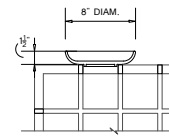

### WOOD TRAY 17.5in/44.45cm

**Dim:** W 17.5in/44.5cm  
 D 17.5in/49.5cm  
 H 1.6in/4cm

**Material:** Solid White Oak/Walnut  
**Finish:** Satin-matte  
**Options:** Available with 0.1in/3.2mm Brass Plate

## CANDY DISH

**Dim:** 6" diam. x 1.5"h

**Material:** Ceramic/Porcelain

**Color/Finish:** Custom Colors/Glazes

TOP

SIDE

## FRUIT BOWL

**Dim:** 1'-1.5"w x 1'-1.5"d x 1-5/8"h

**Material:** Ceramic

**Color/Finish:** Custom Colors/Glazes

## PLANT POT

**Dim:** 1'-5.5"w x 1'-5.5"d x 1-5/8"h

**Material:** Ceramic

**Color/Finish:** Custom Colors/Glazes