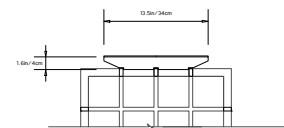

### STONE PUDDLE

**Dim:** W 36.5in/92.7cm  
 D 50.5in/128.27cm  
 H 0.8in/2cm

**Material:** Shaped Plate Glass  
**Color:** Marble

TOP

SIDE

### GLASS PUDDLE

**Dim:** W 42.5in/108cm  
 D 30.5in/77.5cm  
 H 0.5in/5cm

**Material:** Shaped Plate Glass  
**Color:** Clear

### WOOD TRAY 13.5in/34.29cm

**Dim:** W 13.5in/34cm  
 D 13.5in/34cm  
 H 1.6in/4cm

**Material:** Solid White Oak/Walnut  
**Finish:** Satin-matte  
**Options:** Available with 0.1in/3.2mm Brass Plate

### WOOD TRAY 17.5in/44.45cm

**Dim:** W 17.5in/44.5cm  
 D 17.5in/49.5cm  
 H 1.6in/4cm

**Material:** Solid White Oak/Walnut  
**Finish:** Satin-matte  
**Options:** Available with 0.1in/3.2mm Brass Plate