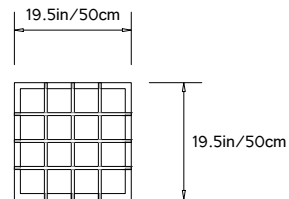

QUADRAT CUBE 20

Product Name:
Quadrat Cube 20

Design Year:
2012

Designer / Manufacturer:
PELLE

Dimensions:
W 19.5in/49.5cm
D 19.5in/49.5cm
H 19.5in/49.5cm

Materials:
Solid White Oak or Walnut

Made in:
New York USA

Lead Time:
6-8 weeks

Product Description:

The Quadrat Series is a line of wood lattice tables that explore the simple and elegant form of the grid as a three-dimensional object. The name "Quadrat" comes from the German word for 'square', the formal building block of the lattice structure. Its distinctive design is in the lightweight yet strong wood construction of its open grid geometry. The Quadrat Cube 20 serves as a side table.

The Cube and Cuboids work together with a variety of discrete tabletop objects that plug directly into the Quadrat grid. These interchangeable tabletop pieces are offered in the form of a glass puddle, a mirror-polished brass plate, an intricately carved oak tray, and hand-thrown pottery pieces. Each tabletop piece is custom-designed by PELLE and made to order by local artists and artisans.

Top/Sides