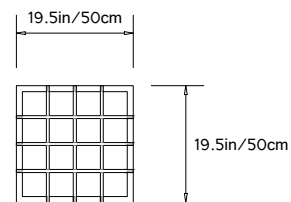

## QUADRAT CUBE 20

**Product Name:**  
 Quadrat Cube 20

**Design Year:**  
 2012

**Designer / Manufacturer:**  
 PELLE

**Dimensions:**  
 W 19.5in/49.5cm  
 D 19.5in/49.5cm  
 H 19.5in/49.5cm

**Materials:**  
 Solid White Oak or Walnut

**Made in:**  
 New York USA

**Lead Time:**  
 6-8 weeks

**Product Description:**

The Quadrat Series is a line of wood lattice tables that explore the simple and elegant form of the grid as a three-dimensional object. The name "Quadrat" comes from the German word for 'square', the formal building block of the lattice structure. Its distinctive design is in the lightweight yet strong wood construction of its open grid geometry. The Quadrat Cube 20 serves as a side table.

Cube 20 Side Table in Solid White Oak with 13.5in/34.29cm Wood Tray.

Top/Sides