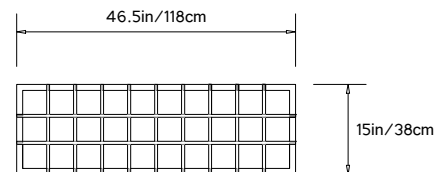

QUADRAT CUBOID 47

Product Name:
Quadrat Cuboid 47

Design Year:
2012

Designer / Manufacturer:
PELLE

Dimensions:
W 47in/1.2m x D 47in/1.2m x H 15in/0.4m

Materials:
Solid White Oak or Walnut

Made in:
New York USA

Lead Time:
6-8 weeks

Product Description:

The Quadrat Series is a line of wood lattice tables that explore the simple and elegant form of the grid as a three-dimensional object. The name "Quadrat" comes from the German word for 'square', the formal building block of the lattice structure. Its distinctive design is in the lightweight yet strong wood construction of its open grid geometry. The Quadrat Cuboid 47 serves as a large-scale coffee table.

The Cube and Cuboids work together with a variety of discrete tabletop objects that plug directly into the Quadrat grid. These interchangeable tabletop pieces are offered in the form of a glass puddle, a mirror-polished brass plate, an intricately carved oak tray, and hand-thrown pottery pieces. Each tabletop piece is custom-designed by PELLE and made to order by local artists and artisans.

Sides