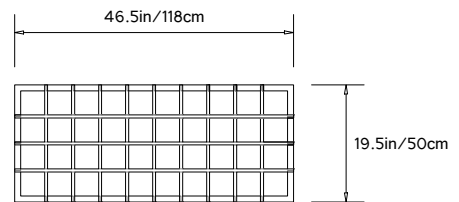

QUADRAT CUBOID 20

Product Name:
Quadrat Cuboid 20

Design Year:
2012

Designer / Manufacturer:
PELLE

Dimensions:
W 46.5in/118cm
D 19.5in/49.5cm
H 19.5in/49.5cm

Materials:
Solid White Oak or Walnut

Made in:
New York USA

Lead Time:
6-8 weeks

Product Description:

The Quadrat Series is a line of wood lattice tables that explore the simple and elegant form of the grid as a three-dimensional object. The name "Quadrat" comes from the German word for 'square', the formal building block of the lattice structure. Its distinctive design is in the lightweight yet strong wood construction of its open grid geometry. The Quadrat Cuboid 20 serves as a coffee table.

The Cube and Cuboids work together with a variety of discrete tabletop objects that plug directly into the Quadrat grid. These interchangeable tabletop pieces are offered in the form of a glass puddle, a mirror-polished brass plate, an intricately carved oak tray, and hand-thrown pottery pieces. Each tabletop piece is custom-designed by PELLE and made to order by local artists and artisans.

Top