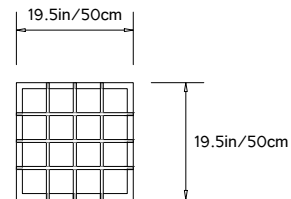

QUADRAT CUBE 20

Product Name:

Quadrat Cube 20

Design Year:

2012

Designer / Manufacturer:

PELLE

Dimensions:

W 19.5in/49.5cm

D 19.5in/49.5cm

H 19.5in/49.5cm

Materials:

Solid White Oak or Walnut

Made in:

New York USA

Lead Time:

6-8 weeks

Product Description:

The Quadrat Series is a line of wood lattice tables that explore the simple and elegant form of the grid as a three-dimensional object. The name "Quadrat" comes from the German word for 'square', the formal building block of the lattice structure. Its distinctive design is in the lightweight yet strong wood construction of its open grid geometry. The Quadrat Cube 20 serves as a side table.

The Cube and Cuboids work together with a variety of discrete tabletop objects that plug directly into the Quadrat grid. These interchangeable tabletop pieces are offered in the form of a glass puddle, a mirror-polished brass plate, an intricately carved oak tray, and hand-thrown pottery pieces. Each tabletop piece is custom-designed by PELLE and made to order by local artists and artisans.

Top/Sides