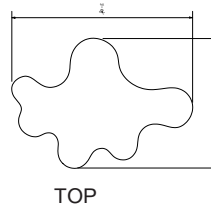

### STONE PUDDLE

**Dim:** W 36.5in/92.7cm

D 50.5in/128.27cm

H 0.8in/2cm

**Material:** Shaped Plate Glass

**Color:** Marble

### GLASS PUDDLE

**Dim:** W 42.5in/108cm

D 30.5in/77.5cm

H 0.5in/5cm

**Material:** Shaped Plate Glass

**Color:** Clear

### WOOD TRAY 13.5in/34.29cm

**Dim:** W 13.5in/34cm

D 13.5in/34cm

H 1.6in/4cm

**Material:** Solid White Oak/Walnut

**Finish:** Satin-matte

**Options:** Available with 0.1in/3.2mm

Brass Plate