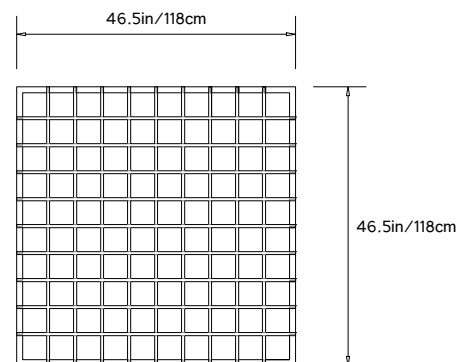

QUADRAT CUBOID 47

Product Name:
Quadrat Cuboid 47

Design Year:
2012

Designer / Manufacturer:
PELLE

Dimensions:
W 47in/1.2m x D 47in/1.2m x H 15in/0.4m

Materials:
Solid White Oak or Walnut

Made in:
New York USA

Lead Time:
6-8 weeks

Product Description:

The Quadrat Series is a line of wood lattice tables that explore the simple and elegant form of the grid as a three-dimensional object. The name "Quadrat" comes from the German word for 'square', the formal building block of the lattice structure. Its distinctive design is in the lightweight yet strong wood construction of its open grid geometry. The Quadrat Cuboid 47 serves as a large-scale coffee table.

The Cube and Cuboids work together with a variety of discrete tabletop objects that plug directly into the Quadrat grid. These interchangeable tabletop pieces are offered in the form of a glass puddle, a mirror-polished brass plate, an intricately carved oak tray, and hand-thrown pottery pieces. Each tabletop piece is custom-designed by PELLE and made to order by local artists and artisans.

Top