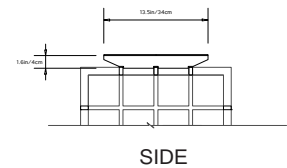

### GLASS PUDDLE

**Dim:** W 42.5in/108cm

D 30.5in/77.5cm

H 0.5in/5cm

**Material:** Shaped Plate Glass

**Color:** Clear

### WOOD TRAY 13.5in/34.29cm

**Dim:** W 13.5in/34cm

D 13.5in/34cm

H 1.6in/4cm

**Material:** Solid White Oak/Walnut

**Finish:** Satin-matte

**Options:** Available with 0.1in/3.2mm

Brass Plate

### WOOD TRAY 17.5in/44.45cm

**Dim:** W 17.5in/44.5cm

D 17.5in/49.5cm

H 1.6in/4cm

**Material:** Solid White Oak/Walnut

**Finish:** Satin-matte

**Options:** Available with 0.1in/3.2mm

Brass Plate