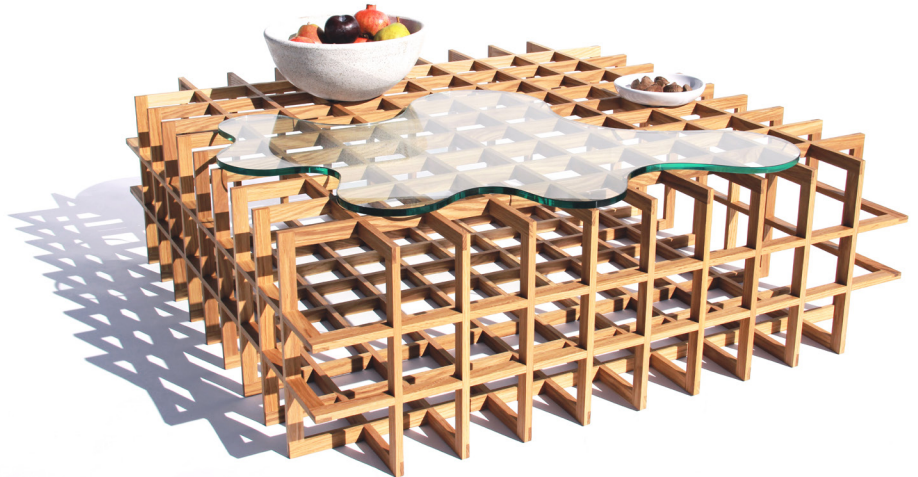

## QUADRAT CUBOID 47

**Product Name:**  
 Quadrat Cuboid 47

**Design Year:**  
 2012

**Designer / Manufacturer:**  
 PELLE

**Dimensions:**  
 W 47in/1.2m x D 47in/1.2m x H 15in/0.4m

**Materials:**  
 Solid White Oak or Walnut

**Made in:**  
 New York USA

**Lead Time:**  
 6-8 weeks

**Product Description:**

The Quadrat Series is a line of wood lattice tables that explore the simple and elegant form of the grid as a three-dimensional object. The name "Quadrat" comes from the German word for 'square', the formal building block of the lattice structure. Its distinctive design is in the lightweight yet strong wood construction of its open grid geometry. The Quadrat Cuboid 47 serves as a large-scale coffee table.

The Cube and Cuboids work together with a variety of discrete tabletop objects that plug directly into the Quadrat grid. These interchangeable tabletop pieces are offered in the form of a glass puddle, a mirror-polished brass plate, an intricately carved oak tray, and hand-thrown pottery pieces. Each tabletop piece is custom-designed by PELLE and made to order by local artists and artisans.

**Made in:**  
 New York USA

**Lead Time:**  
 6-8 weeks

**Product Description:**

The Quadrat Series is a line of wood lattice tables that explore the simple and elegant form of the grid as a three-dimensional object. The name "Quadrat" comes from the German word for 'square', the formal building block of the lattice structure. Its distinctive design is in the lightweight yet strong wood construction of its open grid geometry. The Quadrat Cuboid 20 serves as a coffee table.