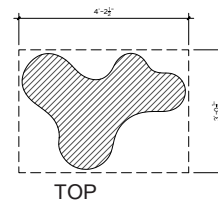

### STONE PUDDLE

**Dim:** W 36.5in/92.7cm

D 50.5in/128.27cm

H 0.8in/2cm

**Material:** Shaped Plate Glass

**Color:** Marble

### GLASS PUDDLE

**Dim:** W 42.5in/108cm

D 30.5in/77.5cm

H 0.5in/5cm

**Material:** Shaped Plate Glass

**Color:** Clear

### WOOD TRAY 13.5in/34.29cm

**Dim:** W 13.5in/34cm

D 13.5in/34cm

H 1.6in/4cm

**Material:** Solid White Oak/Walnut

**Finish:** Satin-matte

**Options:** Available with 0.1in/3.2mm

Brass Plate