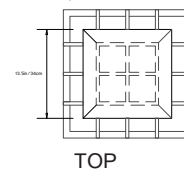

### STONE PUDDLE

**Dim:** W 36.5in/92.7cm

D 50.5in/128.27cm

H 0.8in/2cm

**Material:** Shaped Plate Glass

**Color:** Marble

### GLASS PUDDLE

**Dim:** W 42.5in/108cm

D 30.5in/77.5cm

H 0.5in/5cm

**Material:** Shaped Plate Glass

**Color:** Clear

### WOOD TRAY 13.5in/34.29cm

**Dim:** W 13.5in/34cm

D 13.5in/34cm

H 1.6in/4cm

**Material:** Solid White Oak/Walnut

**Finish:** Satin-matte

**Options:** Available with 0.1in/3.2mm

Brass Plate

### WOOD TRAY 17.5in/44.45cm

**Dim:** W 17.5in/44.5cm

D 17.5in/49.5cm

H 1.6in/4cm

**Material:** Solid White Oak/Walnut

**Finish:** Satin-matte

**Options:** Available with 0.1in/3.2mm

Brass Plate