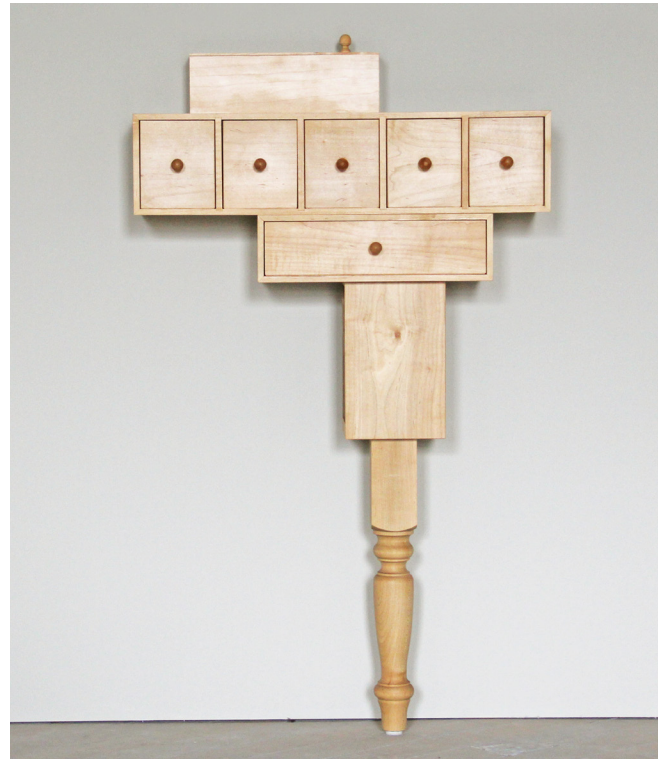

Despite their playful and whimsical exterior, the Entry and Bedside Consoles offer serious interior storage utility through their multi-compartmental design.

The Bedside Console has just enough room to place a drinking glass, reading material and other bedside items in its drawer unit. A loose wood box sits atop the drawer unit. Wall-mounted hardware.

## ENTRY CONSOLE

**Product Name:**  
Entry Console

**Design Year:**  
2012

**Designer / Manufacturer:**  
PELLE

**Dimensions:**  
Entry Console: 25"w x 8"d x 37.5"h  
Loose Box with Lid: 11.5"w x 4"d x 3.75"h

**Materials:**  
Solid Maple Wood

**Made in:**  
New York USA

**Lead Time:**  
6-8 weeks

**Product Description:**

The Entry and Bedside Consoles are compact furniture created for rooms where space is limited, but the need for storage great.

Despite their playful and whimsical exterior, the Entry and Bedside Consoles offer serious interior storage utility through their multi-compartmental design.

The Entry Console contains multiple drawer compartments for the storage and organization of household items such as keys, mail, tools, pens, coins, phones and chargers. A loose wood box sits atop the drawer unit. Wall-mounted hardware.