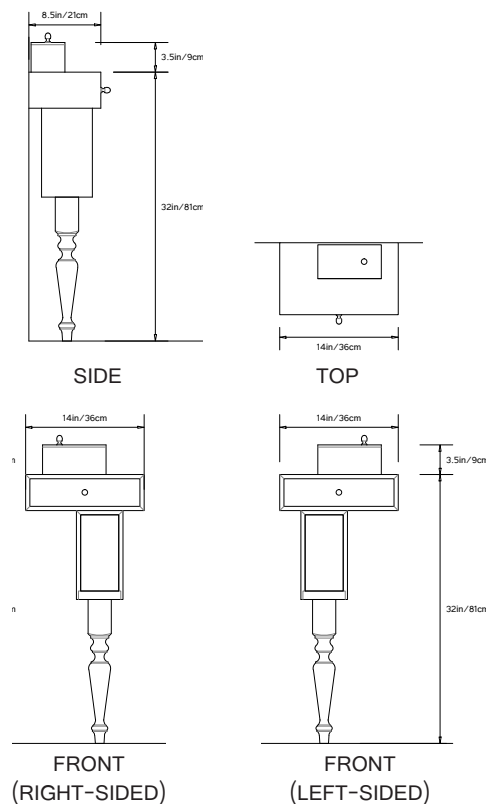

**BEDSIDE CONSOLE WITH LEG**

**Product Name:**  
Bedside Console with Leg

**Design Year:**  
2012

**Designer / Manufacturer:**  
PELLE

**Dimensions:**  
Bedside Console with Leg: 14”w x 8”d x 31.5”h  
Loose Box with Lid: 7.5”w x 4”d x 3.75”h

**Materials:**  
Solid Maple Wood

**Made in:**  
New York USA

**Lead Time:**  
6-8 weeks

**Options:**  
Right or left-sided bookshelf.

**Product Description:**  
The Entry and Bedside Consoles are compact furniture created for rooms where space is limited, but the need for storage great.

## ENTRY CONSOLE

**Product Name:**  
Entry Console

**Design Year:**  
2012

**Designer / Manufacturer:**  
PELLE

**Dimensions:**  
Entry Console: 25"w x 8"d x 37.5"h  
Loose Box with Lid: 11.5"w x 4"d x 3.75"h