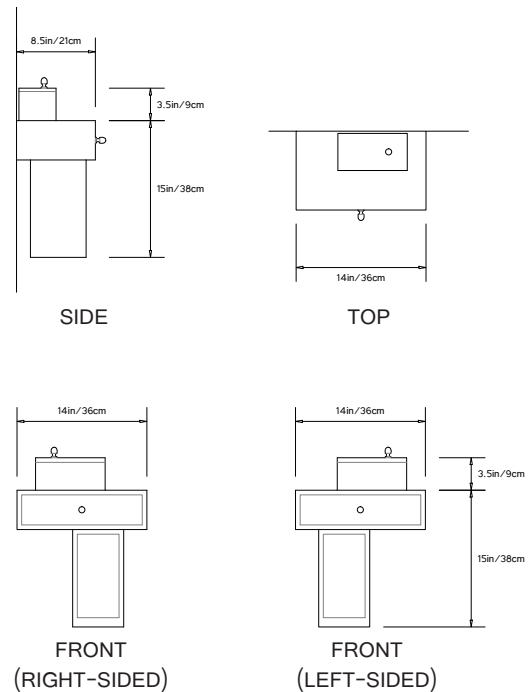

**BEDSIDE CONSOLE**

**Product Name:**  
Bedside Console

**Design Year:**  
2012

**Designer / Manufacturer:**  
PELLE

**Dimensions:**  
Bedside Console: 14”w x 8”d x 13.5”h  
Loose Box with Lid: 7.5”w x 4”d x 3.75”h

**Materials:**  
Solid Maple Wood

**Made in:**  
New York USA

**Lead Time:**  
6-8 weeks

**Options:**  
Right or left-sided bookshelf.

**Product Description:**

The Entry and Bedside Consoles are compact furniture created for rooms where space is limited, but the need for storage great.

**BEDSIDE CONSOLE WITH LEG**

**Product Name:**  
Bedside Console with Leg

**Design Year:**  
2012

**Designer / Manufacturer:**  
PELLE

**Dimensions:**  
Bedside Console with Leg: 14”w x 8”d x 31.5”h  
Loose Box with Lid: 7.5”w x 4”d x 3.75”h

## ENTRY CONSOLE

**Product Name:**  
Entry Console

**Design Year:**  
2012

**Designer / Manufacturer:**  
PELLE

**Dimensions:**  
Entry Console: 25"w x 8"d x 37.5"h  
Loose Box with Lid: 11.5"w x 4"d x 3.75"h