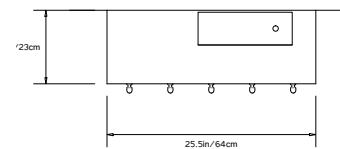

ENTRY CONSOLE

Product Name:
Entry Console

Design Year:
2012

Designer / Manufacturer:
PELLE

Dimensions:
Entry Console: 25"w x 8"d x 37.5"h
Loose Box with Lid: 11.5"w x 4"d x 3.75"h

Materials:
Solid Maple Wood

Made in:
New York USA

Lead Time:
6-8 weeks

Product Description:

The Entry and Bedside Consoles are compact furniture created for rooms where space is limited, but the need for storage great.

Despite their playful and whimsical exterior, the Entry and Bedside Consoles offer serious interior storage utility through their multi-compartmental design.

The Entry Console contains multiple drawer compartments for the storage and organization of household items such as keys, mail, tools, pens, coins, phones and chargers. A loose wood box sits atop the drawer unit. Wall-mounted hardware.

TOP