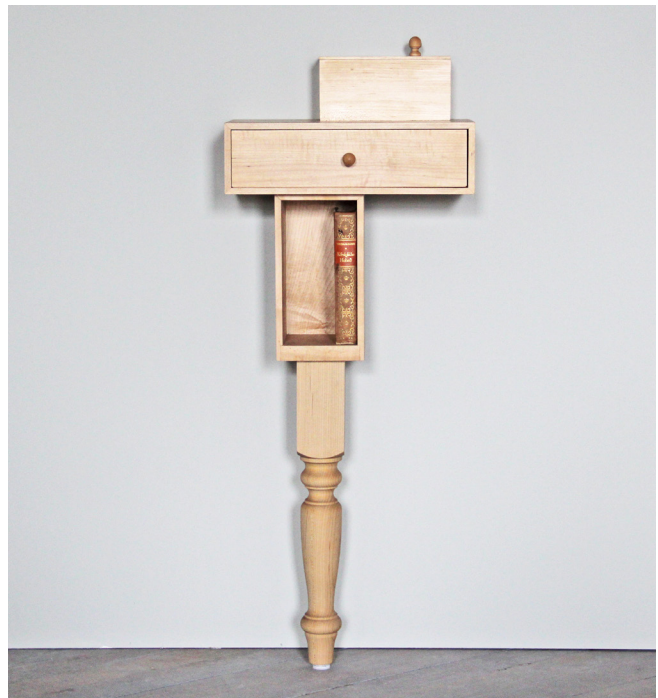

Despite their playful and whimsical exterior, the Entry and Bedside Consoles offer serious interior storage utility through their multi-compartmental design.

The Bedside Console has just enough room to place a drinking glass, reading material and other bedside items in its drawer and bookshelf. The Bedside Console without leg can be positioned at any height on the wall. A loose wood box sits atop the drawer unit. Wall-mounted hardware.

**BEDSIDE CONSOLE WITH LEG**

**Product Name:**  
Bedside Console with Leg

**Design Year:**  
2012

**Designer / Manufacturer:**  
PELLE

**Dimensions:**  
Bedside Console with Leg: 14”w x 8”d x 31.5”h  
Loose Box with Lid: 7.5”w x 4”d x 3.75”h

**Materials:**  
Solid Maple Wood

**Made in:**  
New York USA

**Lead Time:**  
6-8 weeks

**Options:**  
Right or left-sided bookshelf.

**Product Description:**  
The Entry and Bedside Consoles are compact furniture created for rooms where space is limited, but the need for storage great.

Despite their playful and whimsical exterior, the Entry and Bedside Consoles offer serious interior storage utility through their multi-compartmental design.

The Bedside Console has just enough room to place a drinking glass, reading material and other bedside items in its drawer unit. A loose wood box sits atop the drawer unit. Wall-mounted hardware.