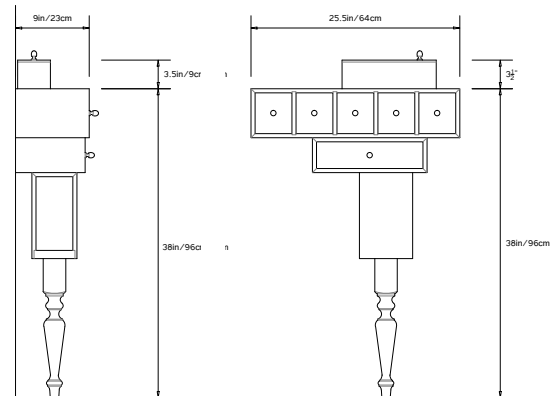

ENTRY CONSOLE

Product Name:
Entry Console

Design Year:
2012

Designer / Manufacturer:
PELLE

Dimensions:
Entry Console: 25"w x 8"d x 37.5"h
Loose Box with Lid: 11.5"w x 4"d x 3.75"h

Materials:
Solid Maple Wood

Made in:
New York USA

Lead Time:
6-8 weeks

Product Description:

The Entry and Bedside Consoles are compact furniture created for rooms where space is limited, but the need for storage great.

Despite their playful and whimsical exterior, the Entry and Bedside Consoles offer serious interior storage utility through their multi-compartmental design.

The Entry Console contains multiple drawer compartments for the storage and organization of household items such as keys, mail, tools, pens, coins, phones and chargers. A loose wood box sits atop the drawer unit. Wall-mounted hardware.

SIDE

FRONT