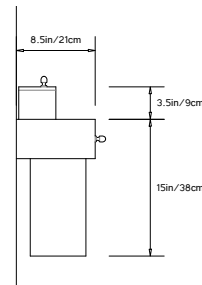

## BEDSIDE CONSOLE

**Product Name:**  
 Bedside Console

**Design Year:**  
 2012

**Designer / Manufacturer:**  
 PELLE

**Dimensions:**  
 Bedside Console: 14"w x 8.5"d x 15"h  
 Loose Box with Lid: 7.5"w x 4"d x 3.75"h

SIDE

TOP

FRONT  
 (RIGHT-SIDED)

FRONT  
 (LEFT-SIDED)