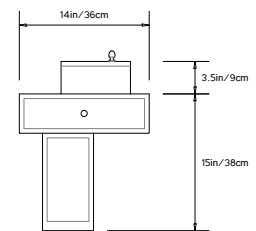

## BEDSIDE CONSOLE

**Product Name:**  
 Bedside Console

**Design Year:**  
 2012

**Designer / Manufacturer:**  
 PELLE

**Dimensions:**  
 Bedside Console: 14"w x 8.5"d x 15"h  
 Loose Box with Lid: 7.5"w x 4"d x 3.75"h

Despite their playful and whimsical exterior, the Entry and Bedside Consoles offer serious interior storage utility through their multi-compartmental design.

The Bedside Console has just enough room to place a drinking glass, reading material and other bedside items in its drawer and bookshelf. The Bedside Console without leg can be positioned at any height on the wall. A loose wood box sits atop the drawer unit. Wall-mounted hardware.

SIDE

TOP

FRONT  
 (RIGHT-SIDED)

FRONT  
 (LEFT-SIDED)