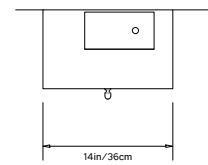

BEDSIDE CONSOLE

Product Name:
Bedside Console

Design Year:
2012

Designer / Manufacturer:
PELLE

Dimensions:
Bedside Console: 14"w x 8.5"d x 15"h
Loose Box with Lid: 7.5"w x 4"d x 3.75"h

Materials:
Solid Maple Wood

Made in:
New York USA

Options:
Right or left-sided bookshelf.

Product Description:

The Entry and Bedside Consoles are compact furniture created for rooms where space is limited, but the need for storage great.

Despite their playful and whimsical exterior, the Entry and Bedside Consoles offer serious interior storage utility through their multi-compartmental design.

The Bedside Console has just enough room to place a drinking glass, reading material and other bedside items in its drawer and bookshelf. The Bedside Console without leg can be positioned at any height on the wall. A loose wood box sits atop the drawer unit. Wall-mounted hardware.

TOP