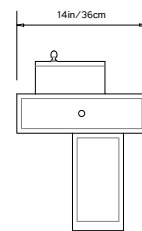

## BEDSIDE CONSOLE

**Product Name:**  
 Bedside Console

**Design Year:**  
 2012

**Designer / Manufacturer:**  
 PELLE

**Dimensions:**  
 Bedside Console: 14"w x 8.5"d x 15"h  
 Loose Box with Lid: 7.5"w x 4"d x 3.75"h

Despite their playful and whimsical exterior, the Entry and Bedside Consoles offer serious interior storage utility through their multi-compartmental design.

The Bedside Console has just enough room to place a drinking glass, reading material and other bedside items in its drawer and bookshelf. The Bedside Console without leg can be positioned at any height on the wall. A loose wood box sits atop the drawer unit. Wall-mounted hardware.

SIDE

TOP

FRONT  
 (RIGHT-SIDED)

FRONT  
 (LEFT-SIDED)