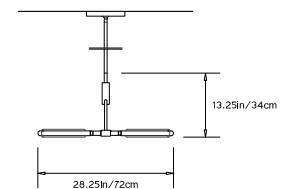

PRIS MINOR CHANDELIER

Collection:

Pris

Design Year:

2015

Dimensions:

W 49.75in/126cm x D 28.25in/72cm x

H 13.25in/34cm

Weight:

15lbs/6.8kg

Specifications:

Wattage: 65

Lumens: 5020 Total

Color Temperature: 2700K

Life Hours: 50,000

CRI: 95+

Internal TRIAC Dimmable Driver (120V)

* Remote TRIAC Dimmable Driver (120/240V) or remote 0-10V Dimmable LED Driver (120-240V) available upon request. For Lutron HomeWorks Home Automation Systems, please specify remote 0-10V Dimmable LED Driver.

Suspension:

Ships with 2ft/60cm long stem and 8in/20.3cm canopy in matching metal finish. Stem can be adjusted on site. Longer stem lengths available upon request.

Materials:

Solid Brass, Machined Aluminum, LED

Metal Finish Options:

Standard: Satin Brass, Polished Nickel

Upgrades: Brushed Nickel, Polished Brass,

Antique Brass, Dark Bronze, Black Brass

* All fixtures are made to order. For finish options or custom requests, please contact our sales team.

Made in New York

SIDE