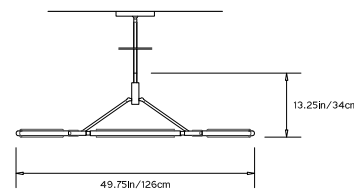

PRIS MINOR CHANDELIER

Collection:

Pris

Design Year:

2015

Dimensions:

W 49.75in/126cm x D 28.25in/72cm x

H 13.25in/34cm

Weight:

15lbs/6.8kg

Specifications:

Wattage: 65

Lumens: 5020 Total

Color Temperature: 2700K

Life Hours: 50,000

CRI: 95+

Internal TRIAC Dimmable Driver (120V)

* Remote TRIAC Dimmable Driver (120/240V) or remote 0-10V Dimmable LED Driver (120-240V) available upon request. For Lutron HomeWorks Home Automation Systems, please specify remote 0-10V Dimmable LED Driver.

Suspension:

Ships with 2ft/60cm long stem and 8in/20.3cm canopy in matching metal finish. Stem can be adjusted on site. Longer stem lengths available upon request.

Materials:

Solid Brass, Machined Aluminum, LED

Metal Finish Options:

Standard: Satin Brass, Polished Nickel

Upgrades: Brushed Nickel, Polished Brass,

Antique Brass, Dark Bronze, Black Brass

* All fixtures are made to order. For finish options or custom requests, please contact our sales team.

Made in New York

FRONT