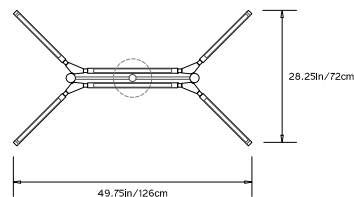

PRIS MINOR CHANDELIER

Collection:

Pris

Design Year:

2015

Dimensions:

W 49.75in/126cm x D 28.25in/72cm x

H 13.25in/34cm

Weight:

15lbs/6.8kg

Specifications:

Wattage: 65

Lumens: 5020 Total

Color Temperature: 2700K

Life Hours: 50,000

CRI: 95+

Internal TRIAC Dimmable Driver (120V)

* Remote TRIAC Dimmable Driver (120/240V) or remote 0-10V Dimmable LED Driver (120-240V) available upon request. For Lutron HomeWorks Home Automation Systems, please specify remote 0-10V Dimmable LED Driver.

Suspension:

Ships with 2ft/60cm long stem and 8in/20.3cm canopy in matching metal finish. Stem can be adjusted on site. Longer stem lengths available upon request.

Materials:

Solid Brass, Machined Aluminum, LED

Metal Finish Options:

Standard: Satin Brass, Polished Nickel

Upgrades: Brushed Nickel, Polished Brass,

Antique Brass, Dark Bronze, Black Brass

* All fixtures are made to order. For finish options or custom requests, please contact our sales team.

Made in New York

TOP