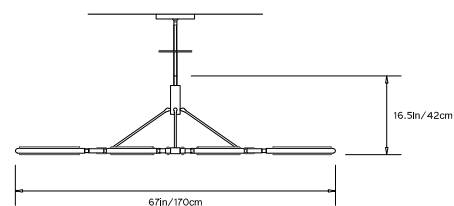

FRONT/SIDE