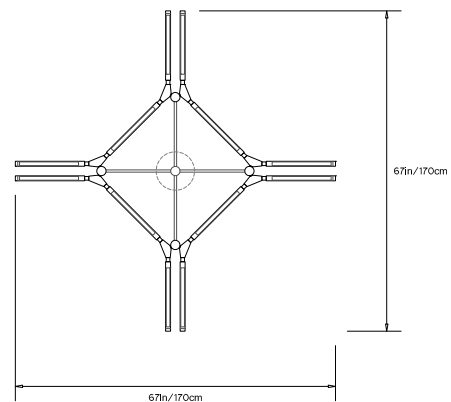

PRIS MAJOR CHANDELIER

Collection:
Pris

Design Year:
2015

Dimensions:
W 67in/170cm x D 67in/170cm x H 16.5in/42cm

Weight:
30lbs/13.6kg

Specifications:
Wattage: 116
Lumens: 8968 Total
Color Temperature: 2700K
CRI: 95+
Life Hours: 50,000+
Internal TRIAC Dimmable Drivers (120V)

Remote TRIAC Dimmable Drivers (120/240V) or
Remote 0-10V Dimmable Drivers (120-240V) upon
request

Suspension:
0.625in pipe and 8in round canopy in matching
metal finish. Ships with 2ft/60cm long pipe to
measure on site. Longer pipe lengths available
upon request.

Materials:
Solid Brass, Machined Aluminum, LED

Metal Finish Options:
Standard: Satin Brass, Polished Nickel
Upgrades: Brushed Nickel, Antique Brass,
Dark Bronze, Black Brass

Certifications:

Made in:
New York, USA

* All fixtures are made to order. Please
contact our sales team if you have any
custom requests.

TOP