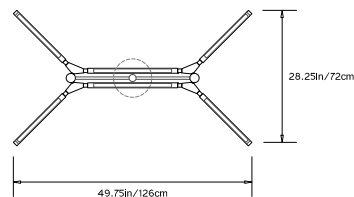

PRIS MINOR CHANDELIER

Collection:

Pris

Design Year:

2015

Dimensions:

W 49.75in/126cm x D 28.25in/72cm x

H 13.25in/34cm

Weight:

15lbs/6.8kg

Specifications:

Wattage: 65

Lumens: 5020 Total

Color Temperature: 2700K

Life Hours: 50,000

CRI: 95+

Internal TRIAC Dimmable Driver (120V)

* Remote TRIAC Dimmable Driver (120/240V) or Remote 0-10V Dimmable Driver (120-240V) upon request

Suspension:

Ships with 2ft/60cm long stem and 8in/20.3cm canopy in matching metal finish. Stem can be adjusted on site. Longer stem lengths available upon request.

Materials:

Solid Brass, Machined Aluminum, LED

Metal Finish Options:

Standard: Satin Brass, Polished Nickel

Upgrades: Brushed Nickel, Polished Brass,

Antique Brass, Dark Bronze, Black Brass

* All fixtures are made to order. For finish options or custom requests, please contact our sales team.

Made in New York

TOP