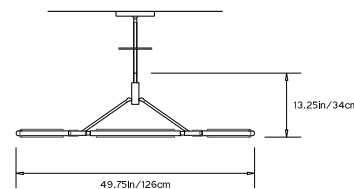

PRIS MINOR CHANDELIER

Collection:

Pris

Design Year:

2015

Dimensions:

W 49.75in/126cm x D 28.25in/72cm x

H 13.25in/34cm

Weight:

15lbs/6.8kg

Specifications:

Wattage: 65

Lumens: 5020 Total

Color Temperature: 2700K

Life Hours: 50,000

CRI: 95+

Internal TRIAC Dimmable Driver (120V)

* Remote TRIAC Dimmable Driver (120/240V) or Remote 0-10V Dimmable Driver (120-240V) upon request

Suspension:

Ships with 2ft/60cm long stem and 8in/20.3cm canopy in matching metal finish. Stem can be adjusted on site. Longer stem lengths available upon request.

Materials:

Solid Brass, Machined Aluminum, LED

Metal Finish Options:

Standard: Satin Brass, Polished Nickel

Upgrades: Brushed Nickel, Polished Brass,

Antique Brass, Dark Bronze, Black Brass

* All fixtures are made to order. For finish options or custom requests, please contact our sales team.

Made in New York

FRONT