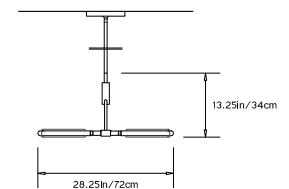

PRIS MINOR CHANDELIER

Collection:

Pris

Design Year:

2015

Dimensions:

W 49.75in/126cm x D 28.25in/72cm x

H 13.25in/34cm

Made in New York

Pris Minor Chandelier pictured with Satin Brass metal finish

TOP

FRONT

SIDE