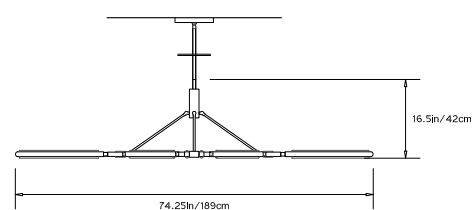

Made in New York

Pris Major 67 Chandelier pictured with Satin Brass metal finish

MAJOR 67 CHANDELIER

Dimensions:

W 67in/170cm x D 67in/170cm x H 16.5in/42cm

Weight:

30lbs/13.6kg

Specifications:

TOP

FRONT/SIDE

MAJOR 75 CHANDELIER

Dimensions:

W 74.25in/189cm x D 74.25in/189cm x H 16.5in/42cm

Weight:

35lbs/15.8kg

Specifications:

TOP

FRONT/SIDE