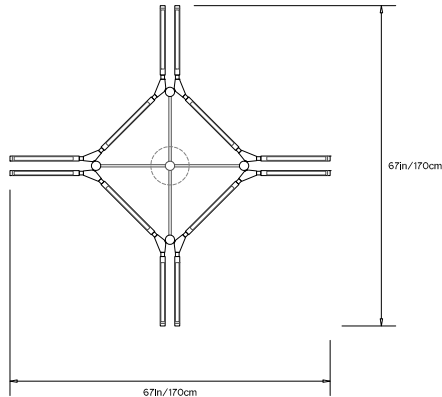

Made in New York

Pris Major 67 Chandelier pictured with Satin Brass metal finish

MAJOR 67 CHANDELIER

Dimensions:

W 67in/170cm x D 67in/170cm x H 16.5in/42cm

Weight:

30lbs/13.6kg

Specifications:

TOP

FRONT/SIDE

MAJOR 75 CHANDELIER

Dimensions:

W 74.25in/189cm x D 74.25in/189cm x H 16.5in/42cm

Weight:

35lbs/15.8kg

Specifications: