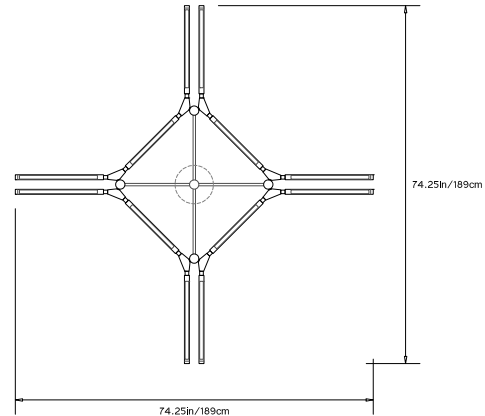

Made in New York

Pris Major 67 Chandelier pictured with Satin Brass metal finish

MAJOR 67 CHANDELIER

Dimensions:

W 67in/170cm x D 67in/170cm x H 16.5in/42cm

Weight:

30lbs/13.6kg

Specifications:

TOP

FRONT/SIDE

MAJOR 75 CHANDELIER

Dimensions:

W 74.25in/189cm x D 74.25in/189cm x H 16.5in/42cm

Weight:

35lbs/15.8kg

Specifications:

TOP

FRONT/SIDE