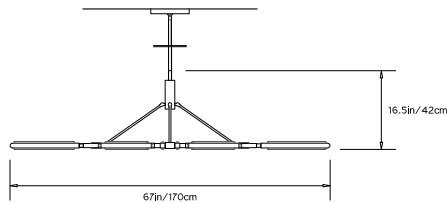

Made in New York

Pris Major 67 Chandelier pictured with Satin Brass metal finish

MAJOR 67 CHANDELIER

Dimensions:

W 67in/170cm x D 67in/170cm x H 16.5in/42cm

Weight:

30lbs/13.6kg

Specifications:

TOP

FRONT/SIDE

MAJOR 75 CHANDELIER

Dimensions:

W 74.25in/189cm x D 74.25in/189cm x H 16.5in/42cm

Weight:

35lbs/15.8kg

Specifications: