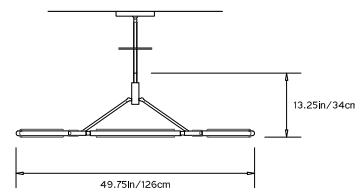

PRIS MINOR CHANDELIER

Collection:
Pris

Design Year:
2015

Dimensions:
L 49.75in/126cm x W 28.25in/72cm x H 13.25in/34cm

Weight:
15lbs/6.8kg

Illumination (120/240 V LED):
Wattage: 65
Lumens: 5750 Total
Color Temperature: 2700K
Life Hours: 50,000
CRI: 95+

Driver:
120V: Internal TRIAC Dimmable
      Remote TRIAC or 0-10V Dimmable
240V: Remote 0-10V Dimmable

Suspension:
0.625in pipe and 8in round canopy in matching metal finish. Ships with 2ft/60cm long pipe to measure on site. Longer pipe lengths available upon request.

Materials:
Solid Brass, Machined Aluminum, LED

Metal Finish Options:
Standard: Satin Brass
Custom: Black Brass, Polished Nickel

Certifications:
UL, cUL, CE

Made in:
New York, USA

FRONT