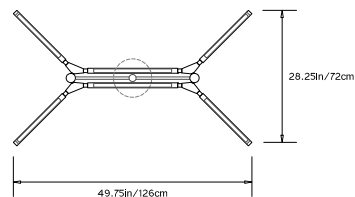

PRIS MINOR CHANDELIER

Collection:
Pris

Design Year:
2015

Dimensions:
L 49.75in/126cm x W 28.25in/72cm x H 13.25in/34cm

Weight:
15lbs/6.8kg

Illumination (120/240 V LED):
Wattage: 65
Lumens: 5750 Total
Color Temperature: 2700K
Life Hours: 50,000
CRI: 95+

Driver:
120V: Internal TRIAC Dimmable
      Remote TRIAC or 0-10V Dimmable
240V: Remote 0-10V Dimmable

Suspension:
0.625in pipe and 8in round canopy in matching metal finish. Ships with 2ft/60cm long pipe to measure on site. Longer pipe lengths available upon request.

Materials:
Solid Brass, Machined Aluminum, LED

Metal Finish Options:
Standard: Satin Brass
Custom: Black Brass, Polished Nickel

Certifications:
UL, cUL, CE

Made in:
New York, USA

TOP