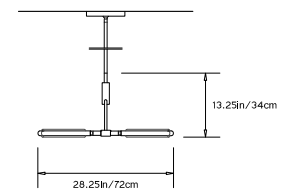

PRIS MINOR CHANDELIER

Collection:
Pris

Design Year:
2015

Dimensions:
L 49.75in/126cm x W 28.25in/72cm x H 13.25in/34cm

Weight:
15lbs/6.8kg

Illumination (120/240 V LED):
Wattage: 65
Lumens: 5750 Total
Color Temperature: 2700K
Life Hours: 50,000
CRI: 95+

Driver:
120V: Internal TRIAC Dimmable
      Remote TRIAC or 0-10V Dimmable
240V: Remote 0-10V Dimmable

Suspension:
0.625in pipe and 8in round canopy in matching metal finish. Ships with 2ft/60cm long pipe to measure on site. Longer pipe lengths available upon request.

Materials:
Solid Brass, Machined Aluminum, LED

Metal Finish Options:
Standard: Satin Brass
Custom: Black Brass, Polished Nickel

Certifications:
UL, cUL, CE

Made in:
New York, USA

SIDE