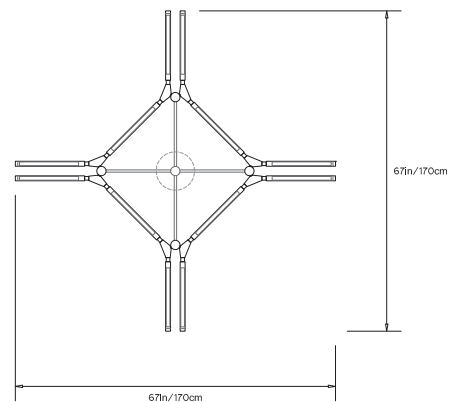

PRIS MAJOR CHANDELIER

Collection:
Pris

Design Year:
2015

Dimensions:
L 67in/170cm x W 67in/170cm x H 16.5in/42cm

Weight:
30lbs/13.6kg

Illumination (120/240 V LED):
Wattage: 116
Lumens: 8160 Total
Color Temperature: 2700K
CRI: 95+
Life Hours: 50,000+

Driver:
120V: Internal TRIAC Dimmable
      Remote TRIAC or 0-10V Dimmable
240V: Remote 0-10V Dimmable

Suspension:
0.625in pipe and 8in round canopy in matching metal finish. Ships with 2ft/60cm long pipe to measure on site. Longer pipe lengths available upon request.

Materials:
Solid Brass, Machined Aluminum, LED

Metal Finish Options:
Standard: Satin Brass
Custom: Black Brass, Polished Nickel

Certifications:
UL, cUL, CE

Made in:
New York, USA

TOP