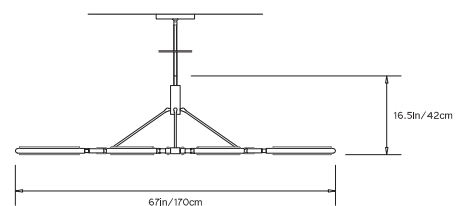

FRONT/SIDE