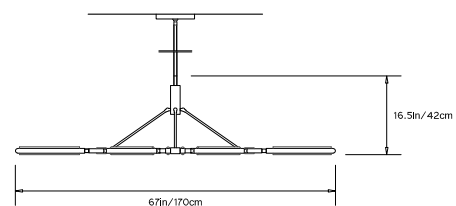

FRONT/SIDE