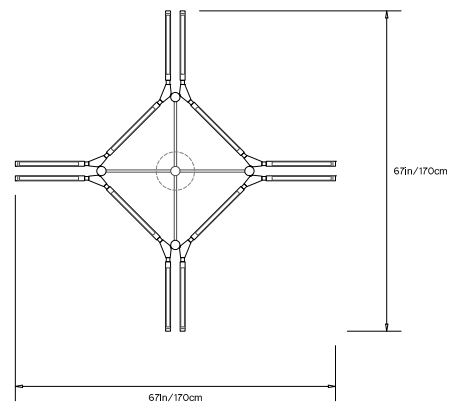

PRIS MAJOR CHANDELIER

Collection:
Pris

Design Year:
2015

Dimensions:
W 67in/170cm x D 67in/170cm x H 16.5in/42cm

Weight:
30lbs/13.6kg

Illumination (120/240 V LED):
Wattage: 116
Lumens: 8160 Total
Color Temperature: 2700K
CRI: 95+
Life Hours: 50,000+

Driver:
120V: Internal TRIAC Dimmable
      Remote TRIAC or 0-10V Dimmable
240V: Remote 0-10V Dimmable

Suspension:
0.625in pipe and 8in round canopy in matching metal finish. Ships with 2ft/60cm long pipe to measure on site. Longer pipe lengths available upon request.

Materials:
Solid Brass, Machined Aluminum, LED

Metal Finish Options:
Standard: Satin Brass
Custom: Black Brass, Polished Nickel

Certifications:
UL, cUL, CE

Made in:
New York, USA

TOP