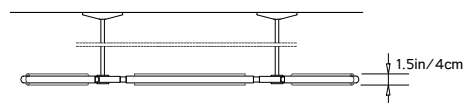

## PRIS COLLECTION

**Product Name:**  
PRIS MINOR

**Design Year:**  
2015

**Designer / Manufacturer:**  
PELLE

**Dimensions:**  
L 50in/127cm x W 28in/71cm x H 10.75in/27cm  
(dual suspension)

**Weight:**  
10lbs/4.5kg

**Canopy:**  
10in/25.4cm round canopy in matching metal finish

**Materials:**  
Machined Aluminum, Acrylic

**Metal Finish Options:**  
Standard: Satin Brass,  
Custom: Polished Nickel, Antique Brushed Nickel,  
Dark Bronze

## PRIS COLLECTION

**Product Name:**  
PRIS MAJOR

**Design Year:**  
2015

**Designer / Manufacturer:**  
PELLE

**Dimensions:**  
L 67in/170cm x W 67in/170cm x H 12in/30cm

**Weight:**  
21lbs/9.5kg

**120 V LED Illumination:**  
 Wattage: 120  
 Lumens: 10400 Total. 5400/side  
 Color Temperature: 2700k  
 Life Hours: 50,000  
 CRI: 80+  
 TRIAC Dimmable External Driver included