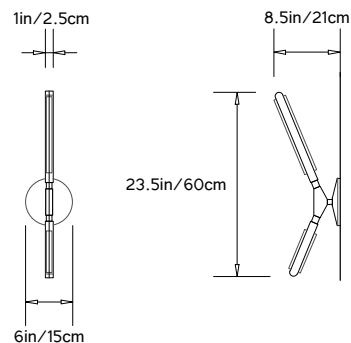

## PRIS COLLECTION

**Product Name:**  
PRIS SCONCE

**Design Year:**  
2015

**Designer / Manufacturer:**  
PELLE

**Dimensions:**  
H 23.5in/60cm x W 6in/15cm x D 8.5in/21cm

**Weight:**  
4lbs/1.8kg

**120 V LED Illumination:**  
 Wattage: 13  
 Lumens: 1100 Total. 550/side  
 Color Temperature: 2700k  
 Life Hours: 50,000  
 TRIAC Dimmable External Driver included

**Mounting Plate:**  
6in/15.2cm Spun canopy in matching metal finish

**Materials:**  
Machined Aluminum, Acrylic

**Metal Finish Options:**  
 Standard: Satin Brass,  
 Custom: Polished Nickel, Antique Brushed Nickel,  
 Dark Bronze

## PRIS COLLECTION

**Product Name:**  
PRIS MINOR

**Design Year:**  
2015

**Designer / Manufacturer:**  
PELLE

**Dimensions:**  
L 50in/127cm x W 28in/71cm x H 10.75in/27cm  
(dual suspension)

**Weight:**  
10lbs/4.5kg

## PRIS COLLECTION

**Product Name:**  
PRIS MAJOR

**Design Year:**  
2015

**Designer / Manufacturer:**  
PELLE

**Dimensions:**  
L 67in/170cm x W 67in/170cm x H 12in/30cm

**Weight:**  
21lbs/9.5kg

**120 V LED Illumination:**  
 Wattage: 120  
 Lumens: 10400 Total. 5400/side  
 Color Temperature: 2700k  
 Life Hours: 50,000  
 CRI: 80+  
 TRIAC Dimmable External Driver included