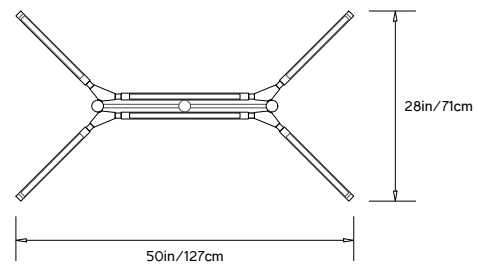

**Mounting Plate:**  
6in/15.2cm Spun canopy in matching metal finish

**Materials:**  
Machined Aluminum, Acrylic

**Metal Finish Options:**  
 Standard: Satin Brass,  
 Custom: Polished Nickel, Antique Brushed Nickel,  
 Dark Bronze

## PRIS COLLECTION

**Product Name:**  
PRIS MINOR

**Design Year:**  
2015

**Designer / Manufacturer:**  
PELLE

**Dimensions:**  
L 50in/127cm x W 28in/71cm x H 10.75in/27cm  
(dual suspension)

**Weight:**  
10lbs/4.5kg

**Canopy:**  
10in/25.4cm round canopy in matching metal finish

**Materials:**  
Machined Aluminum, Acrylic

**Metal Finish Options:**  
Standard: Satin Brass,  
Custom: Polished Nickel, Antique Brushed Nickel,  
Dark Bronze

## PRIS COLLECTION

**Product Name:**  
PRIS MAJOR

**Design Year:**  
2015

**Designer / Manufacturer:**  
PELLE

**Dimensions:**  
L 67in/170cm x W 67in/170cm x H 12in/30cm

**Weight:**  
21lbs/9.5kg

**120 V LED Illumination:**  
 Wattage: 120  
 Lumens: 10400 Total. 5400/side  
 Color Temperature: 2700k  
 Life Hours: 50,000  
 CRI: 80+  
 TRIAC Dimmable External Driver included