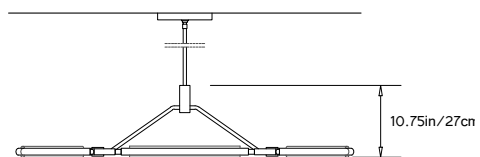

## PRIS COLLECTION

**Product Name:**  
PRIS MINOR

**Design Year:**  
2015

**Designer / Manufacturer:**  
PELLE

**Dimensions:**  
L 50in/127cm x W 28in/71cm x H 10.75in/27cm  
(dual suspension)

**Weight:**  
10lbs/4.5kg

## PRIS COLLECTION

**Product Name:**  
PRIS MAJOR

**Design Year:**  
2015

**Designer / Manufacturer:**  
PELLE

**Dimensions:**  
L 67in/170cm x W 67in/170cm x H 12in/30cm

**Weight:**  
21lbs/9.5kg

**120 V LED Illumination:**  
 Wattage: 120  
 Lumens: 10400 Total. 5400/side  
 Color Temperature: 2700k  
 Life Hours: 50,000  
 CRI: 80+  
 TRIAC Dimmable External Driver included