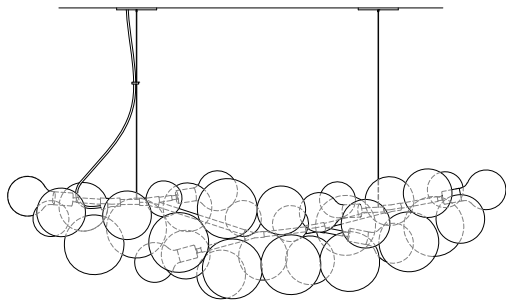

LONG BUBBLE CHANDELIER

SUSPENSION CONFIGURATION OPTIONS

CONFIGURATION 01
Adjustable steel cable with coordinated junction box
two 5" canopies and 6ft adjustable cord

CONFIGURATION 02
Adjustable steel cable with centered junction box
5" canopy with separate cable suspension hardware

CONFIGURATION 03
Triangular fixed pipe suspension with center junction box
6" matching canopy and matching 2ft cuttable pipe

CONFIGURATION 04
Fixed pipe suspension with coordinated junction box
two 6" matching canopies. Drop height to be specified when ordered.