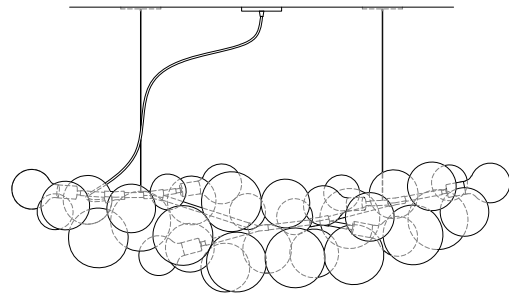

LONG BUBBLE CHANDELIER

SUSPENSION CONFIGURATION OPTIONS

CONFIGURATION 01
Adjustable steel cable with coordinated junction box
two 5" canopies and 6ft adjustable cord

CONFIGURATION 02
Adjustable steel cable with centered junction box
5" canopy with separate cable suspension hardware

CONFIGURATION 03
Triangular fixed pipe suspension with center junction box
6" matching canopy and matching 2ft cuttable pipe

CONFIGURATION 04
Fixed pipe suspension with coordinated junction box
two 6" matching canopies. Drop height to be specified when ordered.