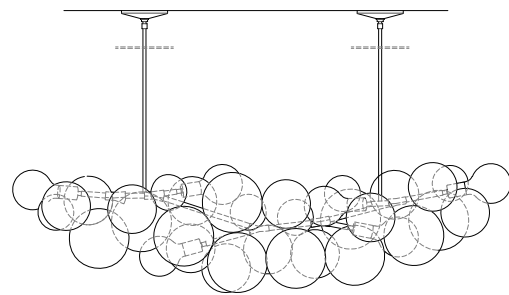

LONG BUBBLE CHANDELIER

SUSPENSION CONFIGURATION OPTIONS

CONFIGURATION 01
Adjustable steel cable with coordinated junction box
two 5" canopies and 6ft adjustable cord

CONFIGURATION 02
Adjustable steel cable with centered junction box
5" canopy with separate cable suspension hardware

CONFIGURATION 03
Triangular fixed pipe suspension with center junction box
6" matching canopy and matching 2ft cuttable pipe

CONFIGURATION 04
Fixed pipe suspension with coordinated junction box
two 6" matching canopies. Drop height to be specified when ordered.