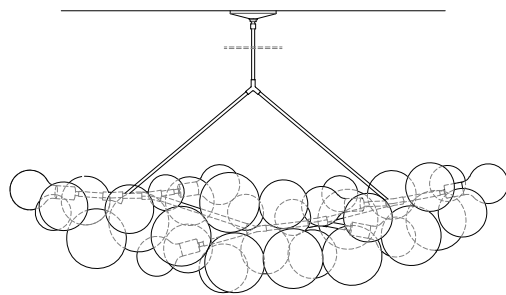

LONG BUBBLE CHANDELIER

SUSPENSION CONFIGURATION OPTIONS

CONFIGURATION 01
Adjustable steel cable with coordinated junction box
two 5" canopies and 6ft adjustable cord

CONFIGURATION 02
Adjustable steel cable with centered junction box
5" canopy with separate cable suspension hardware

CONFIGURATION 03
Triangular fixed pipe suspension with center junction box
6" matching canopy and matching 2ft cuttable pipe

CONFIGURATION 04
Fixed pipe suspension with coordinated junction box
two 6" matching canopies. Drop height to be specified when ordered.