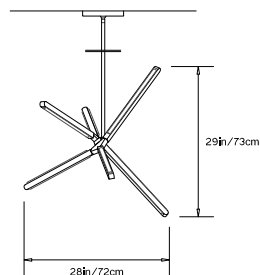

PRIS CRYSTAL

Collection:
Pris

Design Year:
2018

Dimensions:
W 31.5in/80cm x D 28.25in/72cm x H 29in/73cm

Weight:
10lbs/4.5kg

Illumination (120/240 V LED):
 Wattage: 71
 Lumens: 4980 Total
 Color Temperature: 2700K
 CRI: 95+
 Life Hours: 50,000+

Driver:
 120V: Internal TRIAC Dimmable
 Remote TRIAC or 0-10V Dimmable
 240V: Remote 0-10V Dimmable

Suspension:
 0.625in pipe and 8in round canopy in matching metal finish. Ships with 2ft/60cm long pipe to measure on site. Longer pipe lengths available upon request.

TOP

FRONT

SIDE