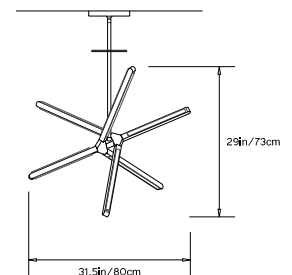

PRIS CRYSTAL

Collection:
Pris

Design Year:
2018

Dimensions:
W 31.5in/80cm x D 28.25in/72cm x H 29in/73cm

Weight:
10lbs/4.5kg

Illumination (120/240 V LED):
 Wattage: 71
 Lumens: 4980 Total
 Color Temperature: 2700K
 CRI: 95+
 Life Hours: 50,000+

Driver:
 120V: Internal TRIAC Dimmable
 Remote TRIAC or 0-10V Dimmable
 240V: Remote 0-10V Dimmable

Suspension:
 0.625in pipe and 8in round canopy in matching metal finish. Ships with 2ft/60cm long pipe to measure on site. Longer pipe lengths available upon request.

TOP

FRONT

SIDE