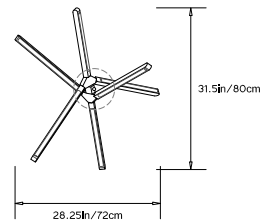

PRIS CRYSTAL

Collection:
Pris

Design Year:
2018

Dimensions:
W 31.5in/80cm x D 28.25in/72cm x H 29in/73cm

Weight:
10lbs/4.5kg

Illumination (120/240 V LED):
 Wattage: 71
 Lumens: 4980 Total
 Color Temperature: 2700K
 CRI: 95+
 Life Hours: 50,000+

Driver:
 120V: Internal TRIAC Dimmable
 Remote TRIAC or 0-10V Dimmable
 240V: Remote 0-10V Dimmable

Suspension:
 0.625in pipe and 8in round canopy in matching metal finish. Ships with 2ft/60cm long pipe to measure on site. Longer pipe lengths available upon request.

TOP

FRONT

SIDE